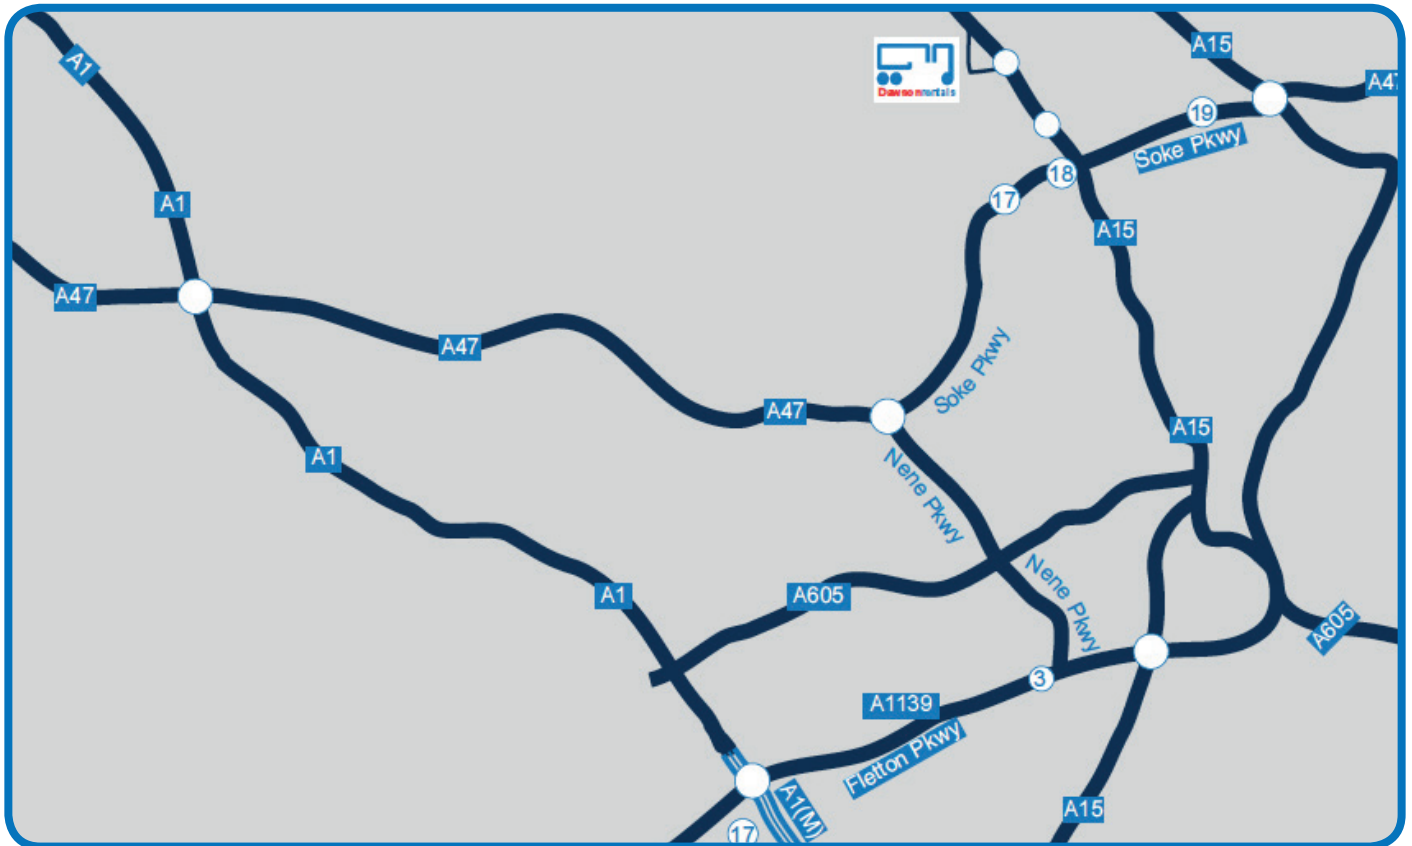

Peterborough

From North

From A1 take A47 signposted to Peterborough. Exit A47 Soke Parkway at Junction 17 straightover roundabout to access Junction 18. Turn Northbound onto A15 signed Sleaford. Turn left at second roundabout then turn left at T junction. Dawsongroup gate is 25 yards on right.

From South

From A1(M) Junction 17 take A1139 (Fletton Parkway) and exit at Junction 3, signed Sleaford. Continue until roundabout at end of Nene parkway. Turn right onto Soke Parkway until exiting at Junction 17 (Continue as above).

From East

A47 towards Peterborough. Continue on A47 until Junction 18 and follow directions as above.

Dawsongroup | truck and trailer

1180 Lincoln Road, Werrington, Peterborough, Cambridgeshire, PE4 6LA
01733 574799 | contactus@dawsongroup.co.uk