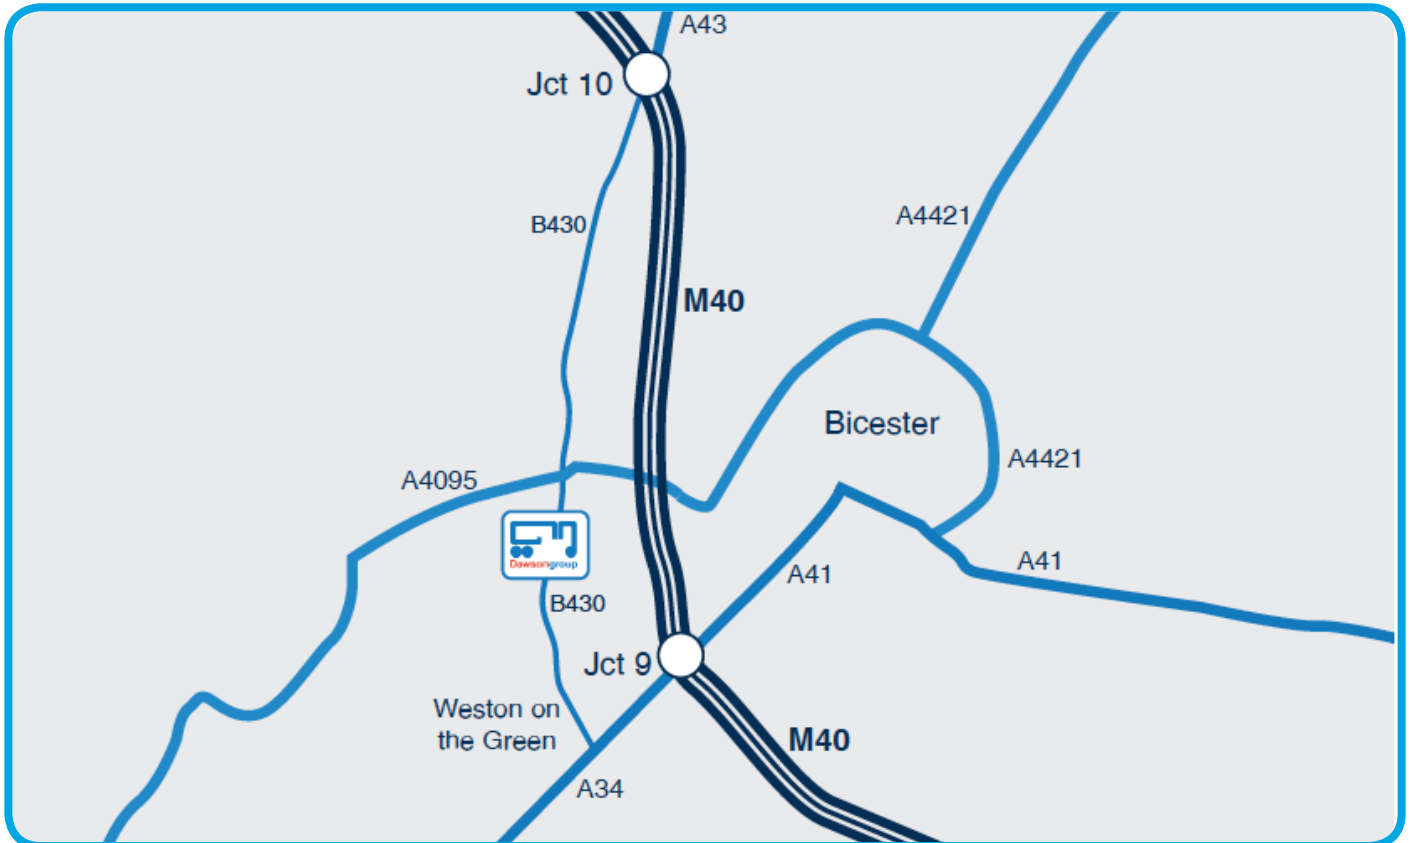

### From the M40 Southbound

M40 to junction 10. Take the B430 signposted Middleton Stoney. Go over the only set of traffic lights at Middleton Stoney and Dawsonrentals are approximately 2 miles down on the right hand side.

### From the M40 Northbound

M40 to junction 9. Take A34 Southbound signposted Oxford. Take first exit signposted Weston on the Green. Follow B430 through village. Dawsonrentals are 1 mile on the left hand side.

### From the A34 Northbound

A34 northbound to the Middleton Stoney junction. Take the exit onto the B430. Go through the village of Weston on the Green and Dawsonrentals are approximately 1/4 of a mile on the left hand side.