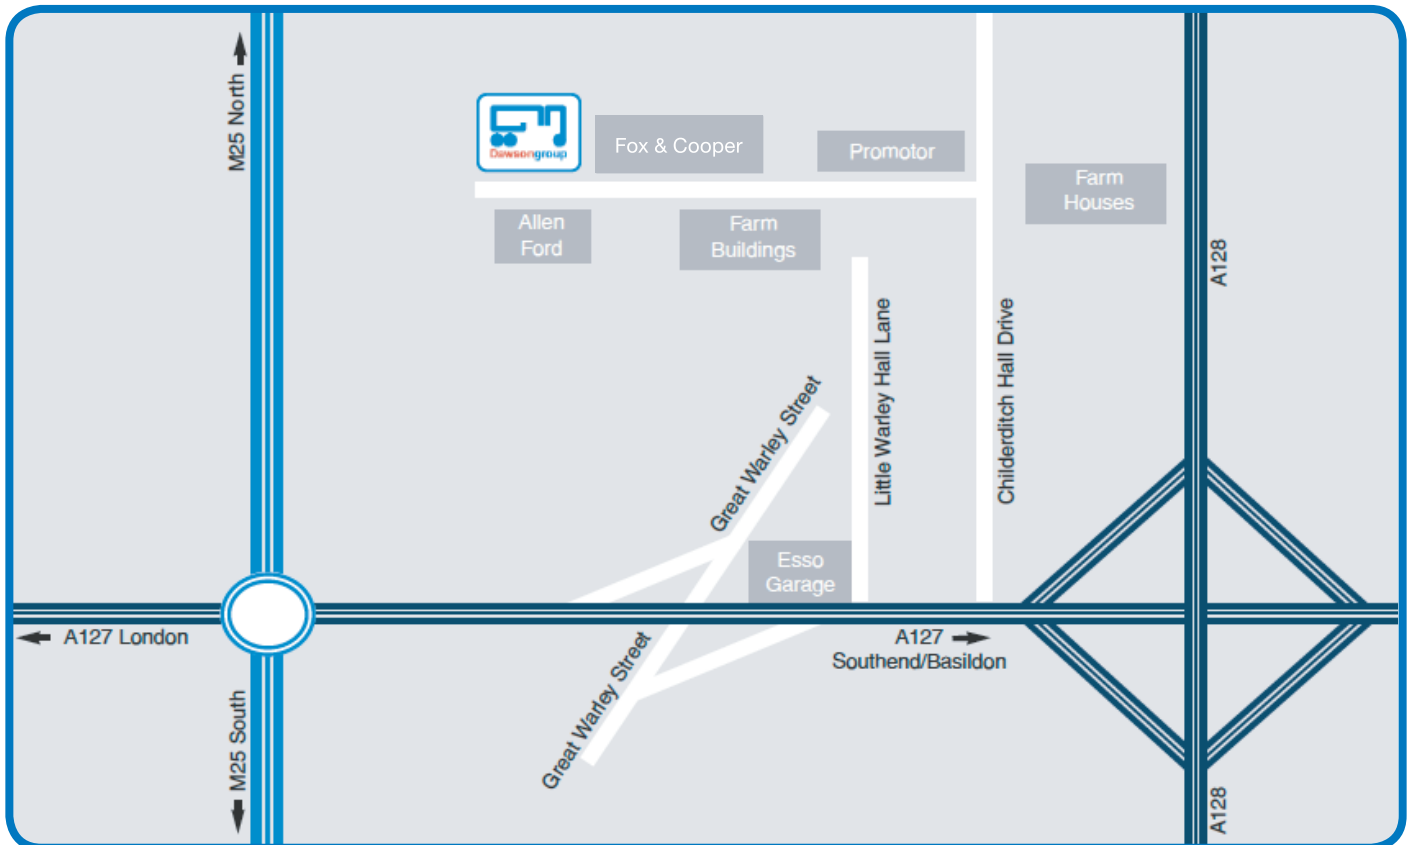

Brentwood

From the M25

Exit at M25 at Junction 29 and take the A127 Southend/Basildon Road. Take the second exit on the left-hand side, Childerditch Hall Drive. (You will have to go under Great Warley Street and pass an Esso Garage on the left-hand side before reaching Childerditch Industrial Estate. Pass Promotor and Fox & Cooper on the right-hand side. With Farm Buildings and Allen Ford on the left-hand side. Dawsongroup is the next building on the right-hand side.

Dawsongroup | truck and trailer

Unit 33, Childerditch Industrial Estate, Childerditch Hall Drive, Little Warley, Essex, CM13 3HD
 01277 811 100 | contactus@dawsongroup.co.uk