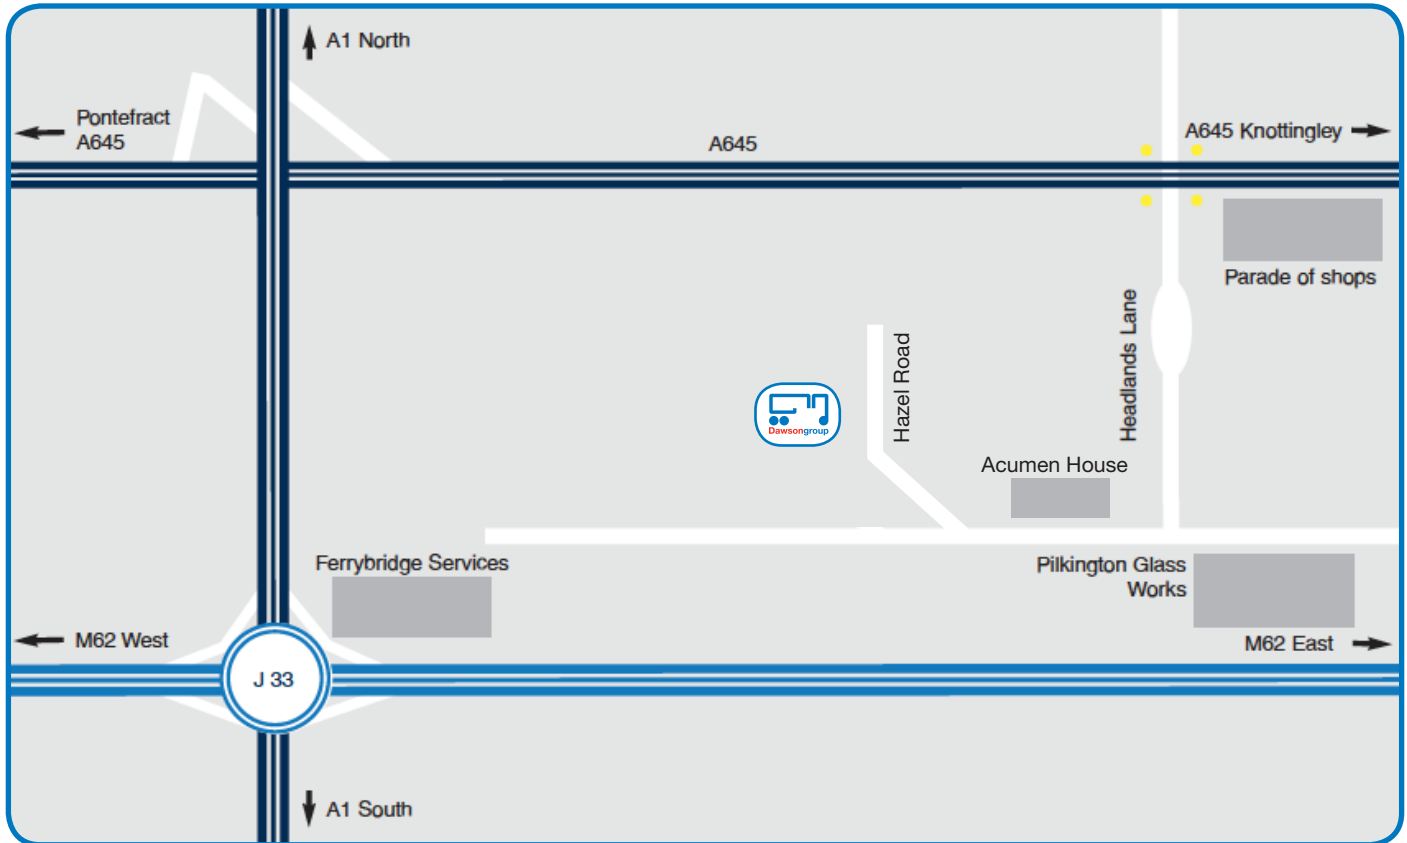

Leeds

From the A1

From the A1 take the exit signposted A645. Turn onto the A645 (signposted Knottingley). Continue for 3/4 of a mile. At the traffic lights turn right into Headlands Lane. Follow the sharp right-hand bend and take the next right after Acumen House. Dawsonrentals is on the left hand side.

From the M62

Exit the M62 at junction 33. Follow the signs for the A1 North. From the A1 take the exit signposted A645. Turn onto the A645 (signposted Knottingley). Continue for 3/4 of a mile. At the traffic lights turn right into Headlands Lane. Dawsonrentals is on the left hand side.