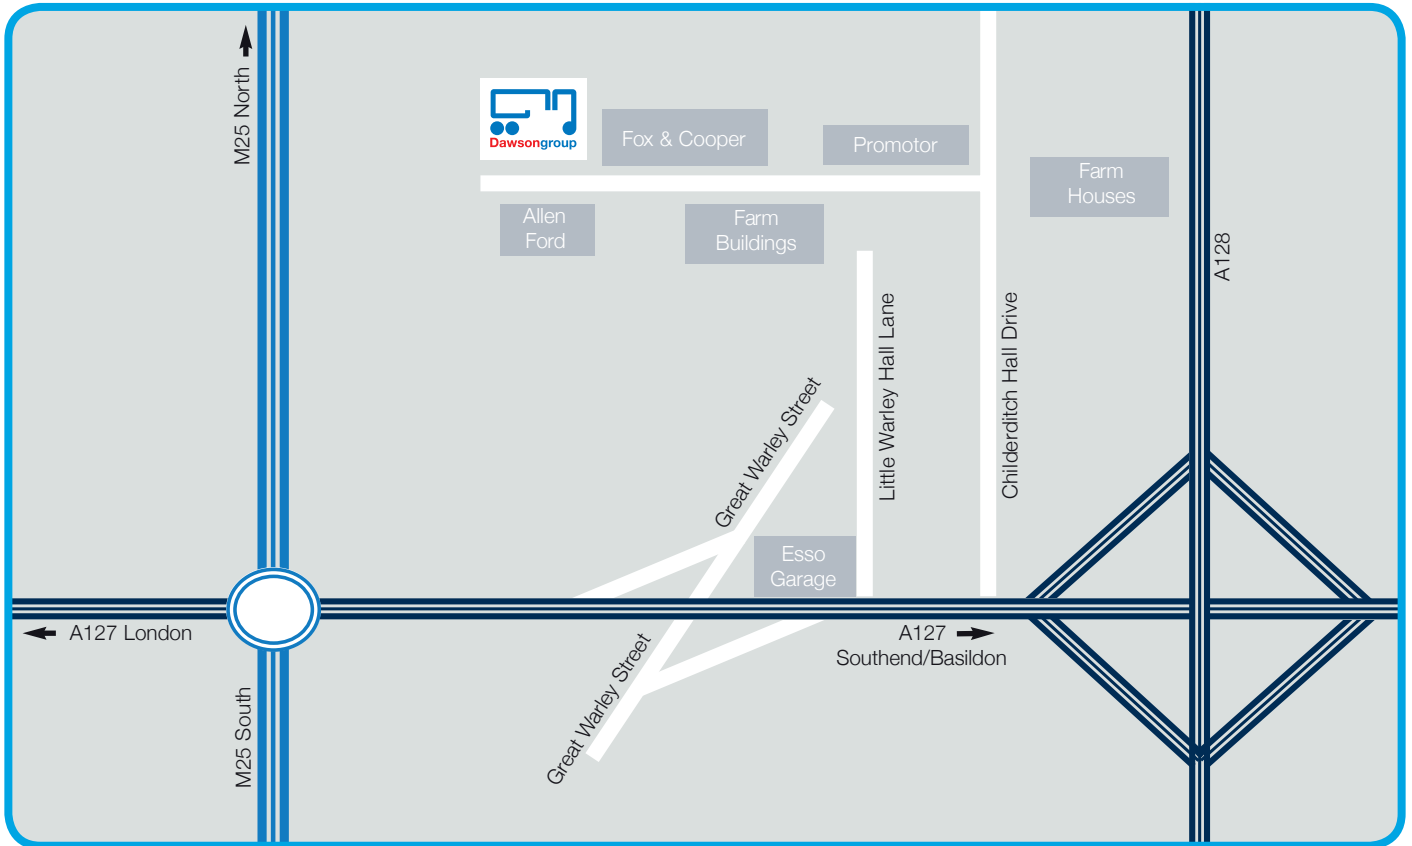

Brentwood

From the M25

Exit M25 at Junction 29 and take the A127 Southend/Basildon Road. Take the second exit on the left-hand side, Childerditch Hall Drive. You will have to go under Great Warley Street and pass an Esso Garage on the left-hand side before reaching Childerditch Industrial Estate. Pass Promotor and Fox & Cooper on the right-hand side. With Farm Buildings and Allen Ford on the left-hand side. Dawsonrentals is the next building on the right-hand side.

Dawsonrentals truck and trailer

Unit 33, Childerditch Hall Drive, Little Warley, Essex, CM13 3HD

contactus@dawsongroup.co.uk