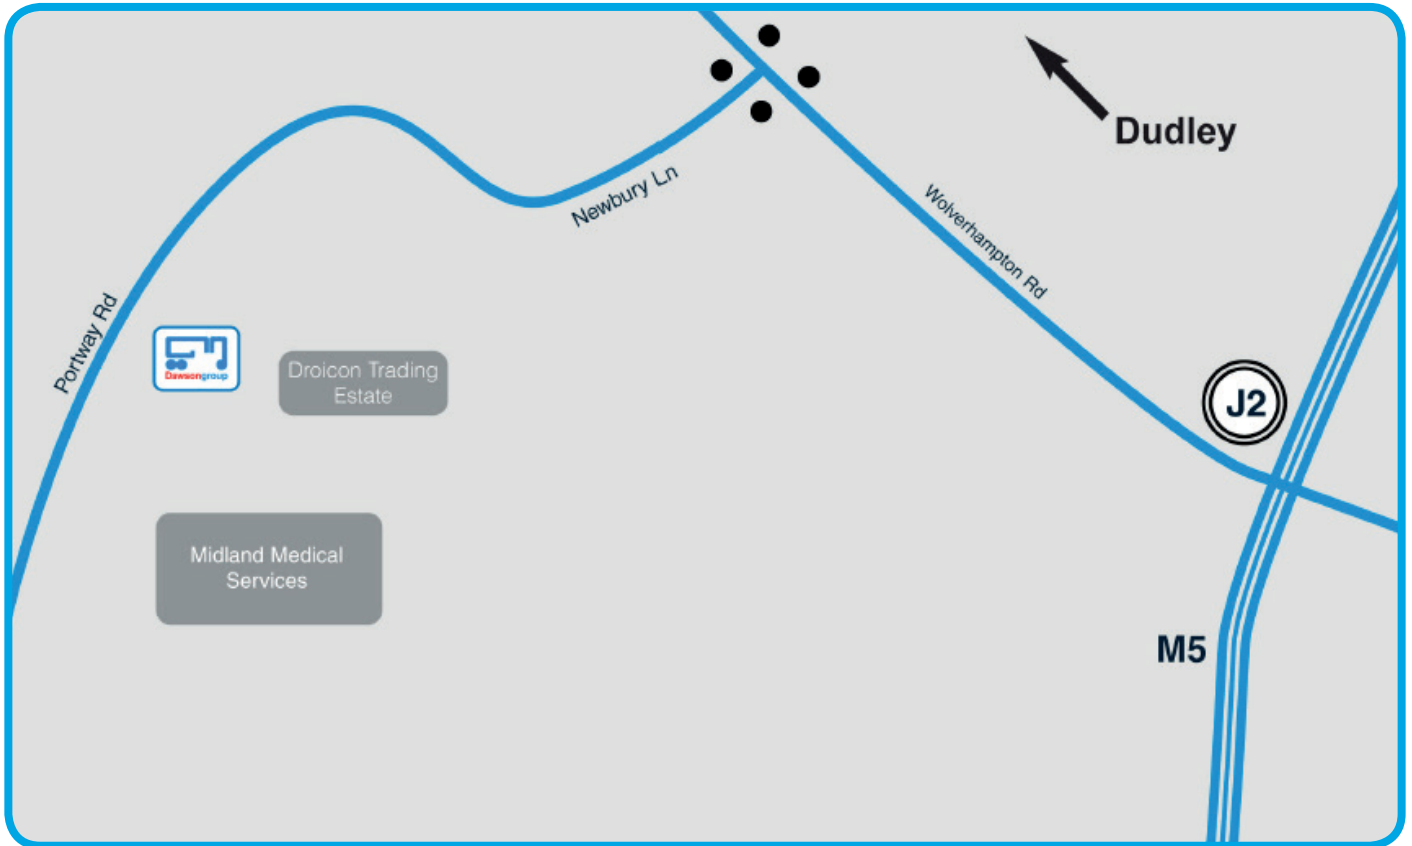

Birmingham

From the M5

At junction 2 of the M5, exit toward A4123/B'ham (W)/Dudley, At the roundabout, take the 4th exit onto A4123 heading to Birmingham/Dudley, At Wolverhampton Rd W/A4034, take the 4th exit onto Wolverhampton Rd/A4123, turn left at Newbury Lane, continue onto Portway Rd where you will find us on the left hand side just prior to Droicon Trading Estate.