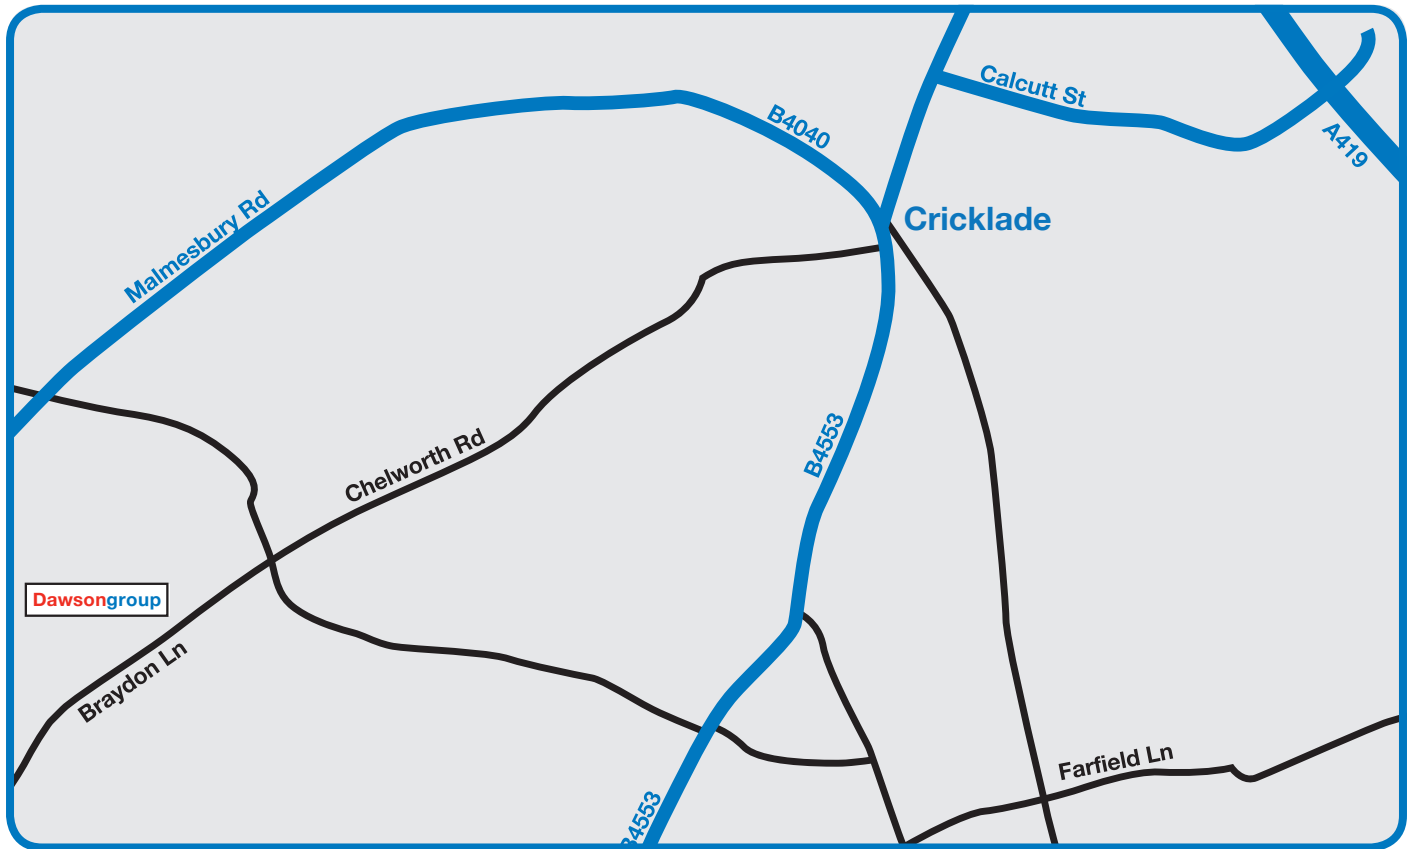

Swindon

Directions:

Leave A419 at B4040 junction – signposted CRICKLADE & MALMESBURY
Through the town to T junction (Town clock in front of you) turn left.
At roundabout 1st exit B4533 signposted Industrial Estates (Lorries)
After 1 mile turn right
After 1 mile at the crossroads turn left
500 yards Right into CHELWORTH PARK INDUSTRIAL ESTATE
Follow road around to the left and follow Dawsongroup signs.