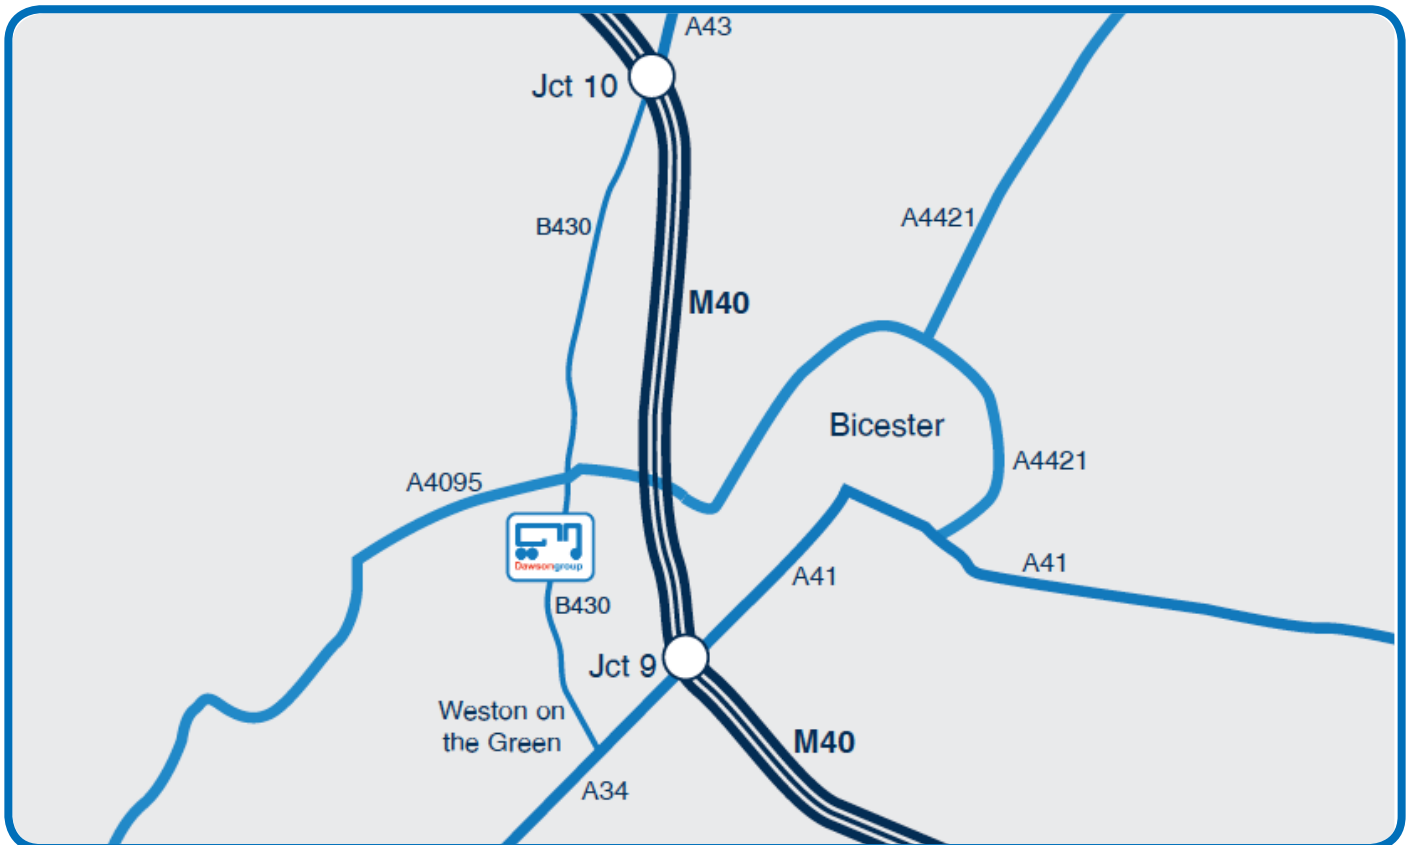

Oxford

From the M40 Southbound

M40 to junction 10. Take the B430 signposted Middleton Stoney. Go over the only set of traffic lights at Middleton Stoney and Dawsongroup are approximately two miles down on the right hand side.

From the M40 Northbound

M40 to junction 9. Take A34 Southbound signposted Oxford. Take first exit signposted Weston on the Green. Follow B430 through village. Dawsongroup are 1 mile on the left hand side.

From the A34 Northbound

A34 northbound to the Middleton Stoney junction. Take the exit onto the B430. Go through the village of Weston on the Green and Dawsonrentals are approximately 1/4 of a mile on the left hand side.