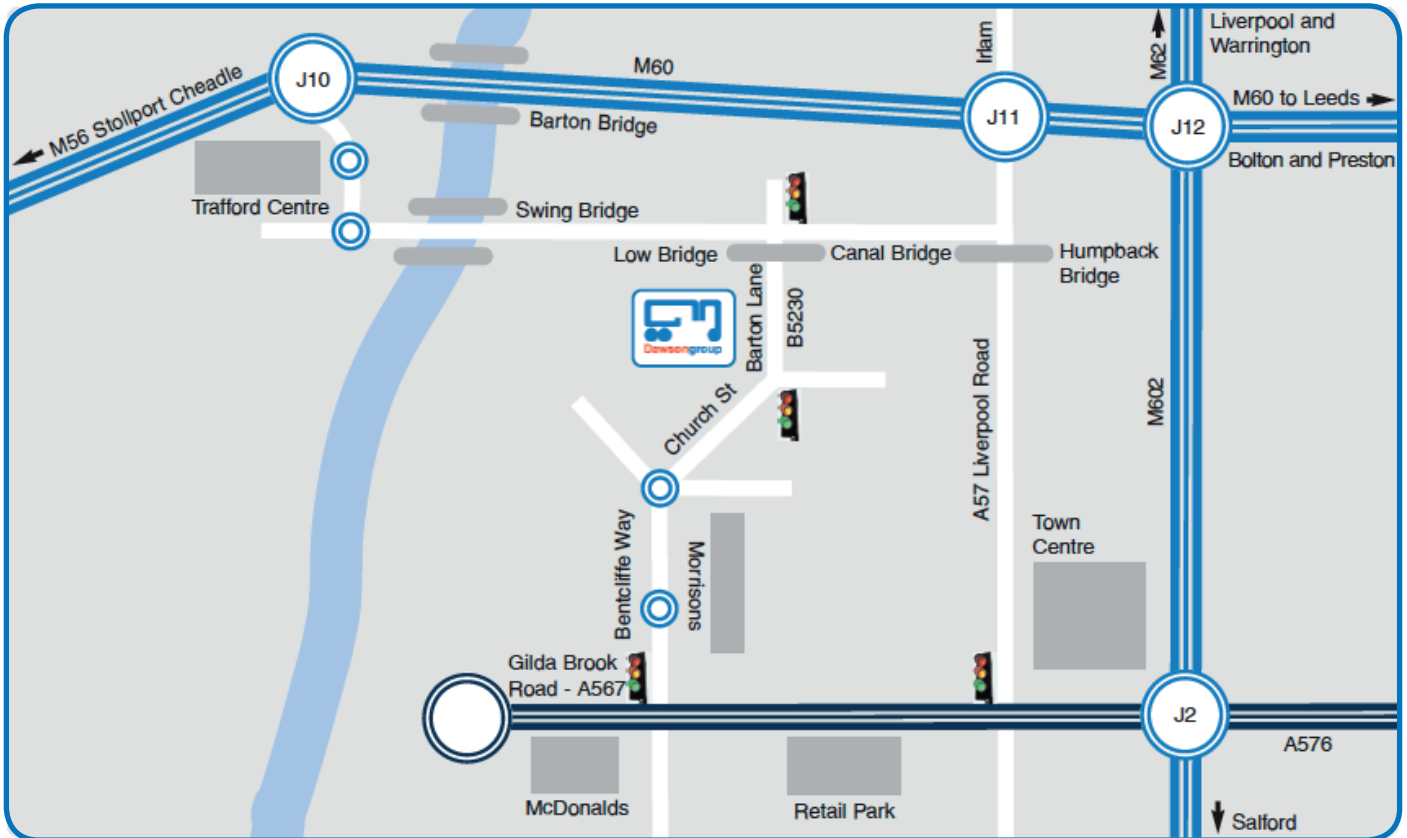

Manchester

From the M60/M62

Exit the M60/M62 at junction 12. Take the M602 Salford/Manchester. Exit the M602 Junction 2. Turn right at the roundabout, follow signs for Eccles Town Centre/ Trafford Park. Pass through Ladywell roundabout, turn right at next lights. (McDonalds on the left). Pass through 2 mini roundabouts (with Morrisons to your right) and at the next traffic lights, with the swimming baths on your right, turn left onto Barton Lane IGNORING the low bridge sign.