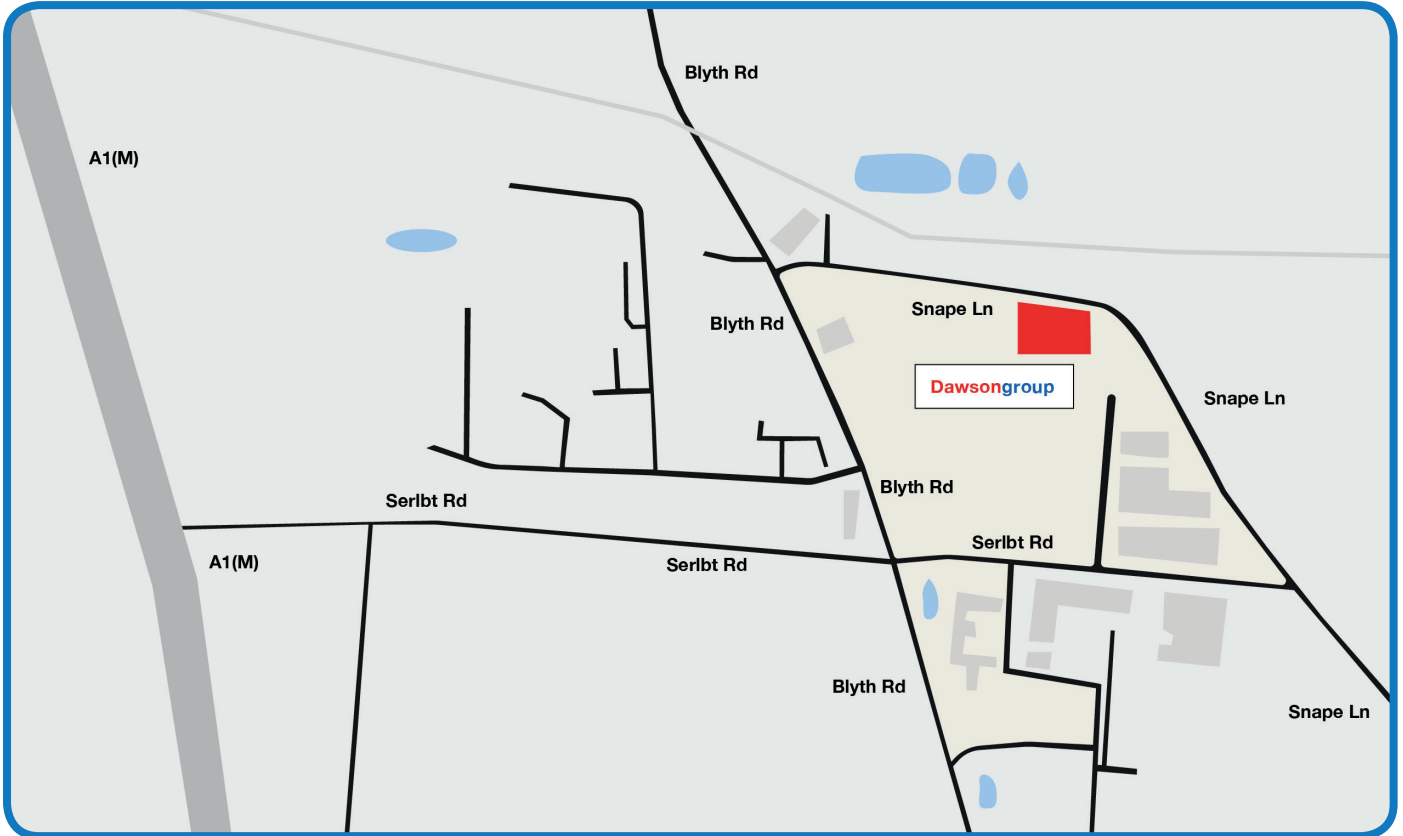

## Doncaster

### Directions from A1:

Come off the A1 junction 34 and follow the B6045 Blyth Road to Snape Lane, turn right and follow the road for 300 yards, Dawsonrentals are on the right.

**Any difficulty finding us please call 01302 750799**