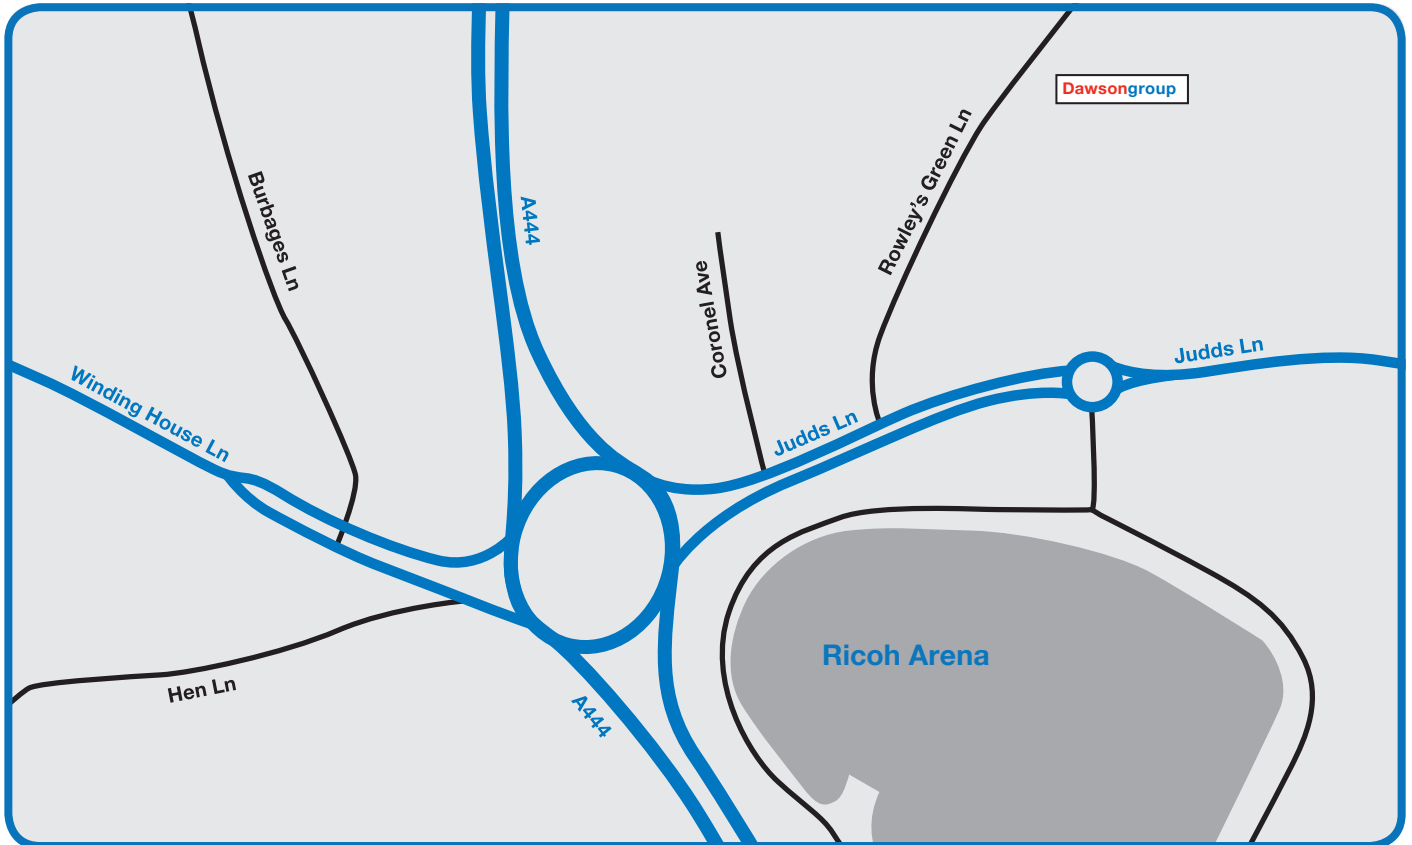

Coventry

Directions:

Head North West on M6 towards Junction 3.

At junction 3, take the 2nd exit onto A444.

Go to the 1st roundabout and take the first exit.

Take the second left into Rowleys Green Lane and Dawsongroup are on the right hand side.