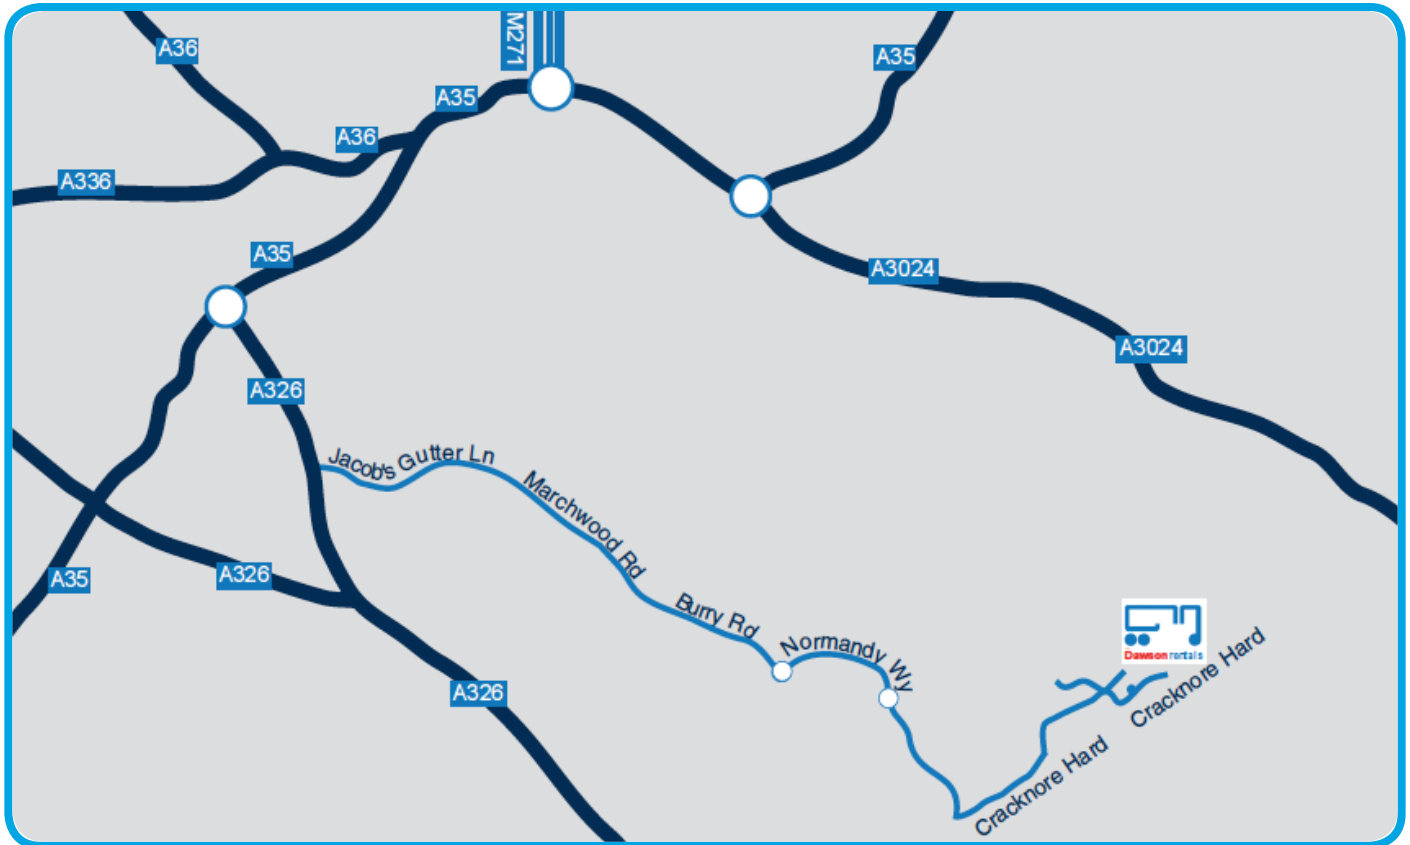

Southampton

Head south on M27. At Redbridge Roundabout, take the 2nd exit onto the A35/Redbridge Causeway ramp to Fawley/Totton/A326/Lyndhurst/A35. Merge onto A35/Redbridge Causeway. Continue to follow A35. At the roundabout, take the 1st exit onto A326/Marchwood Bypass. Turn left at Jacob's Gutter Lane. Continue on Marchwood Rd. Continue on Bury Road. At the roundabout, take the 1st exit onto Normandy Way. Go through 1 roundabout. Turn left at Cracknore Hard. Continue on Cracknore Hard. Follow road through one way section and turn right signposted 'Oceanic Estates and Marchwood Slipways'. Dawsonrentals are on the left after the bend.

Dawsonrentals truck and trailer

Cracknore Hard, Marchwood, Southampton, Hampshire, SO40 4ZD

contactus@dawsongroup.co.uk