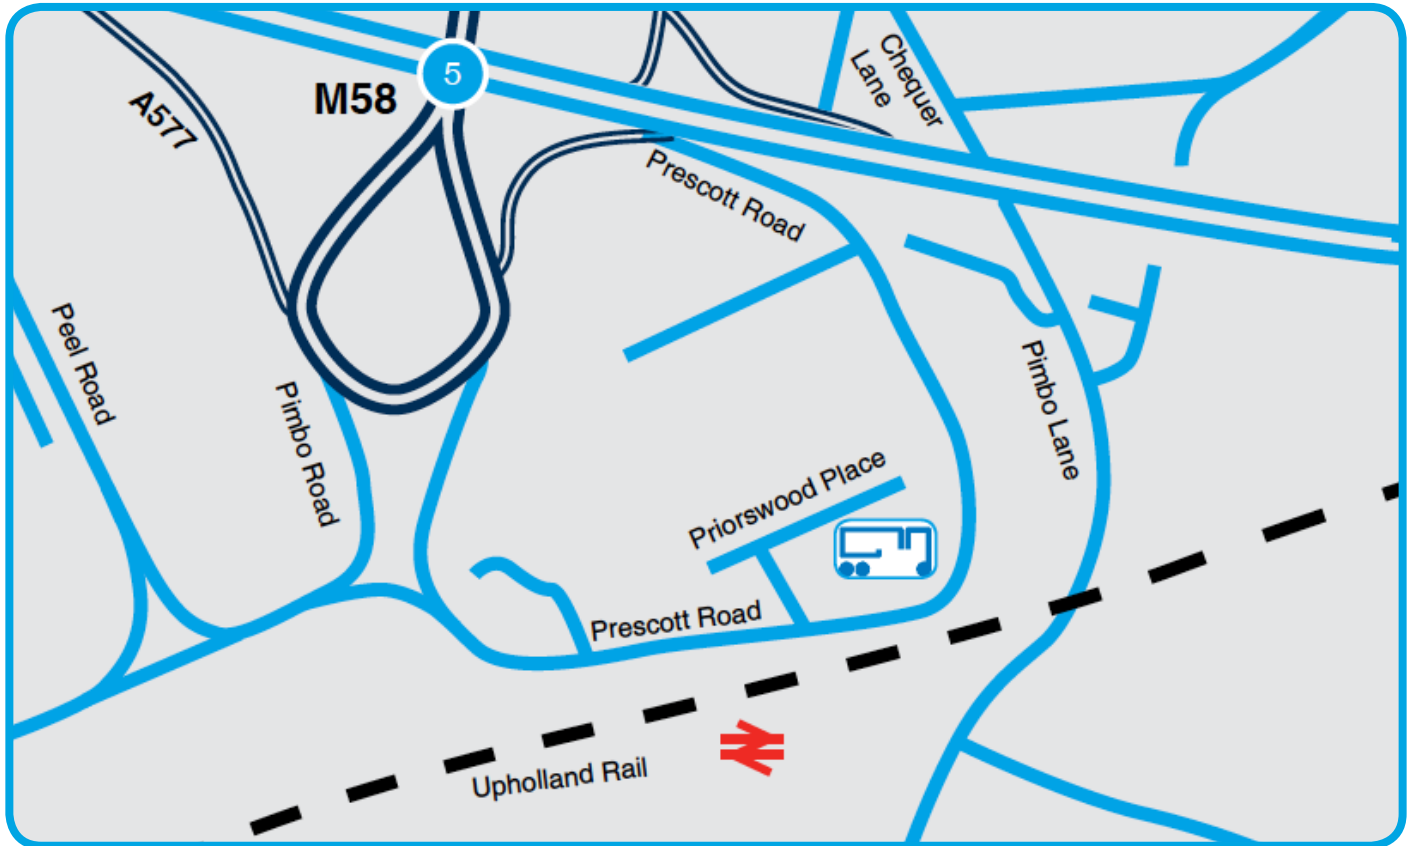

Skelmersdale

From the M58 Junction 5

From the M6 Exit at Junction 26 signposted M58 Liverpool /Skelmersdale, take the M58 and come off at Junction 5 which is the first exit point on the M58.

Once you come off at Junction 5 follow the road round to the junction/ roundabout then take your first exit and follow this round to your left.

Approx 500 yards take your first exit to the left and you will see Dawsonrentals truck and trailer limited is on the right of Priorswood Place

Dawsonrentals truck and trailer

7-8 Priorswood Place, East Pimbo, Skelmersdale, WN8 9QB