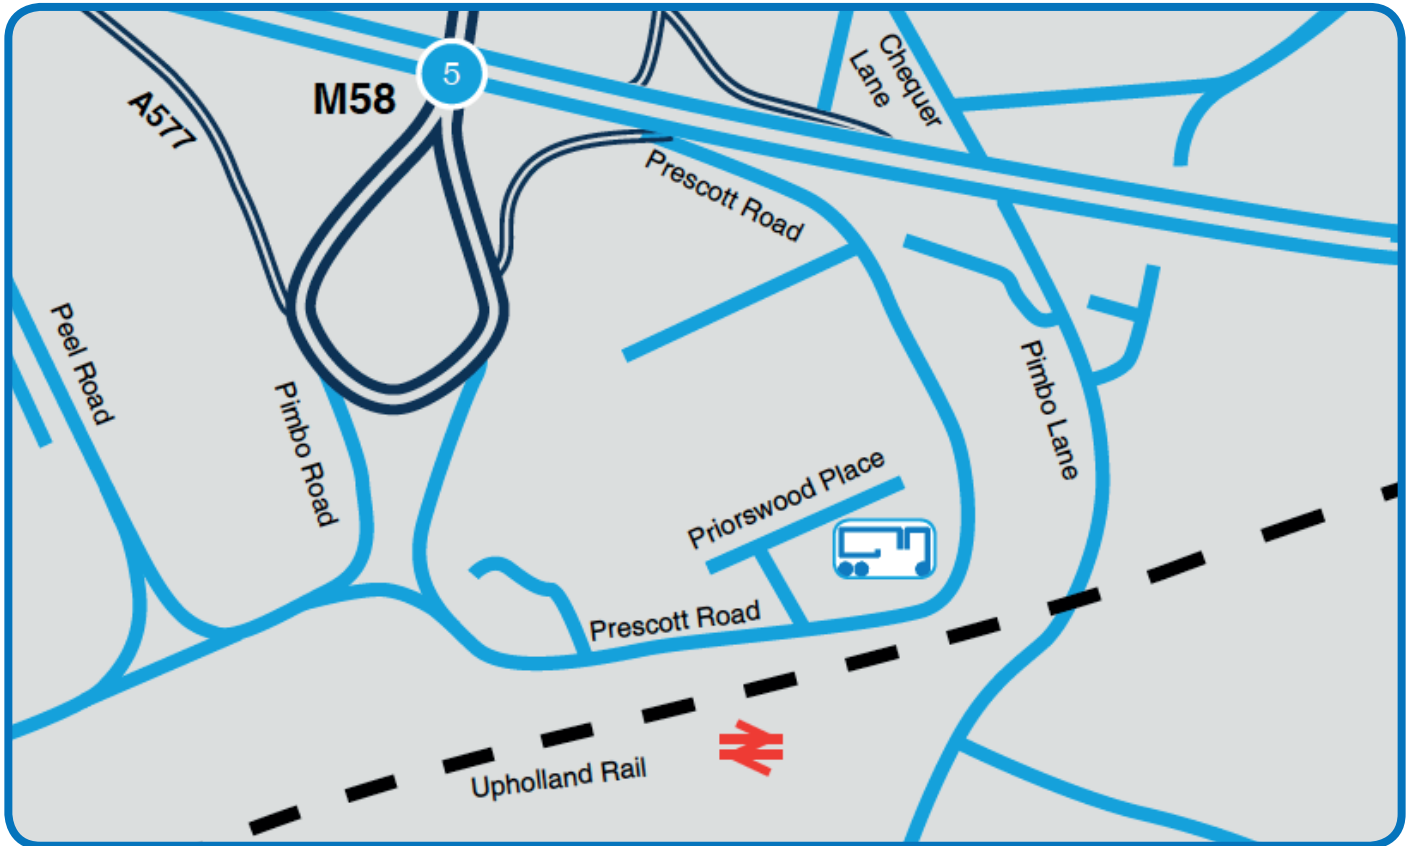

Skelsmersdale

From the M58 Junction 5

From the M6 Exit at Junction 26 signposted M58 Liverpool /Skelsmersdale, take the M58 and come off at Junction 5 which is the first exit point on the M58. Once you come off at Junction 5, follow the road round to the junction/ roundabout, then take your first exit and follow this round to your left. Approx 500 yards, take your first exit to the left, and you will see Dawsongroup | truck and trailer is on the right of Priorswood Place.