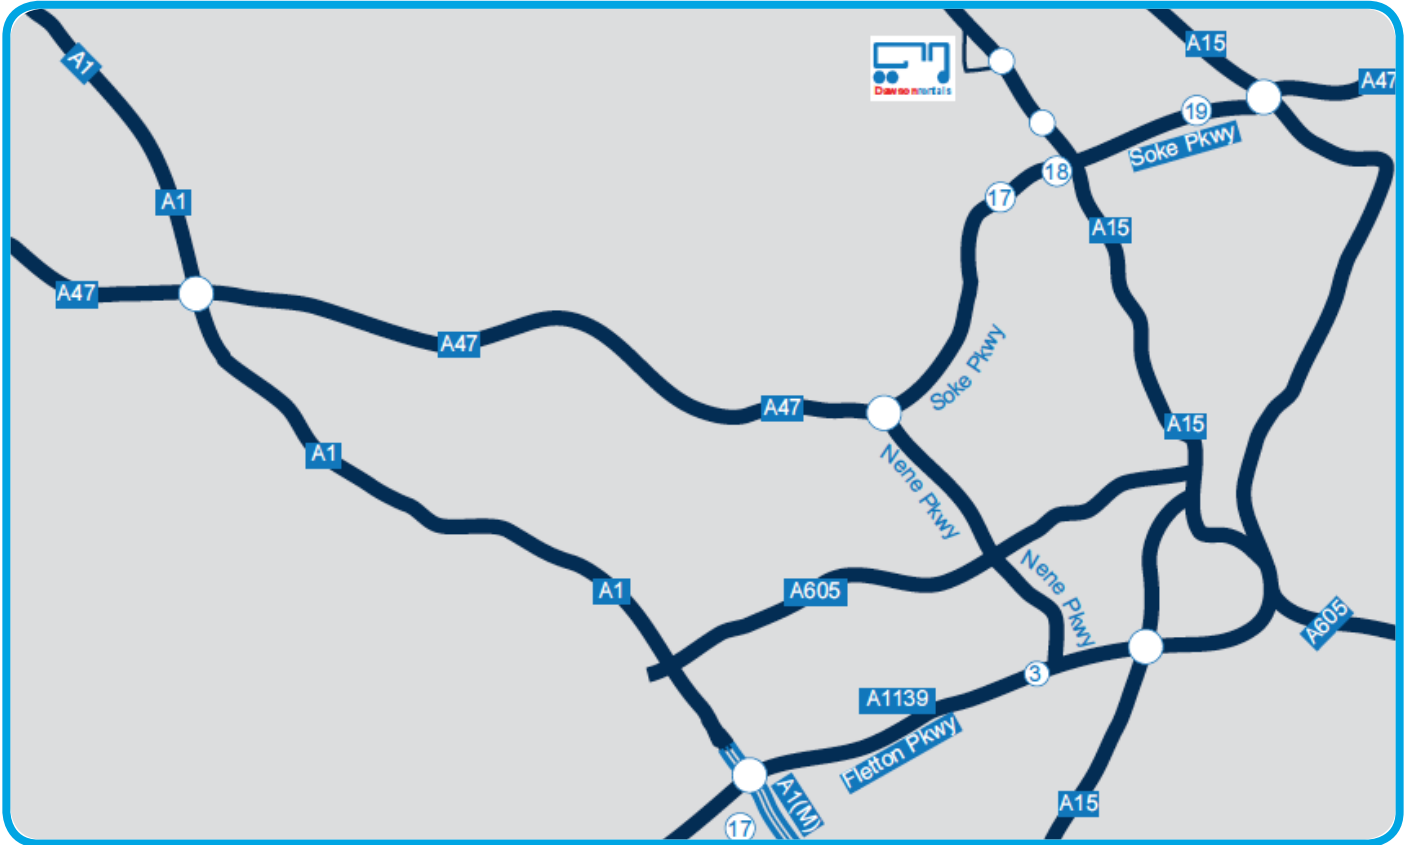

Peterborough

From North

From A1 take A47 signposted to Peterborough. Exit A47 Soke Parkway at Junction 17, straightover roundabout to access Junction 18. Turn Northbound onto A15 signed Sleaford. Turn left at second roundabout, turn left at T junction. Dawsonrentals gate is 25 yards on right.

From South

From A1(M) Junction 17 take A1139 (Fletton Parkway) and exit at Junction 3, signed Sleaford. Continue until roundabout at end of Nene parkway. Turn right onto Soke Parkway until exiting at Junction 17 (Continue as above).

From East

A47 towards Peterborough. Continue on A47 until Junction 18 and follow directions as above.

Dawsonrentals truck and trailer

1180 Lincoln Road, Werrington, Peterborough, Cambridgeshire, PE4 6LA

contactus@dawsongroup.co.uk