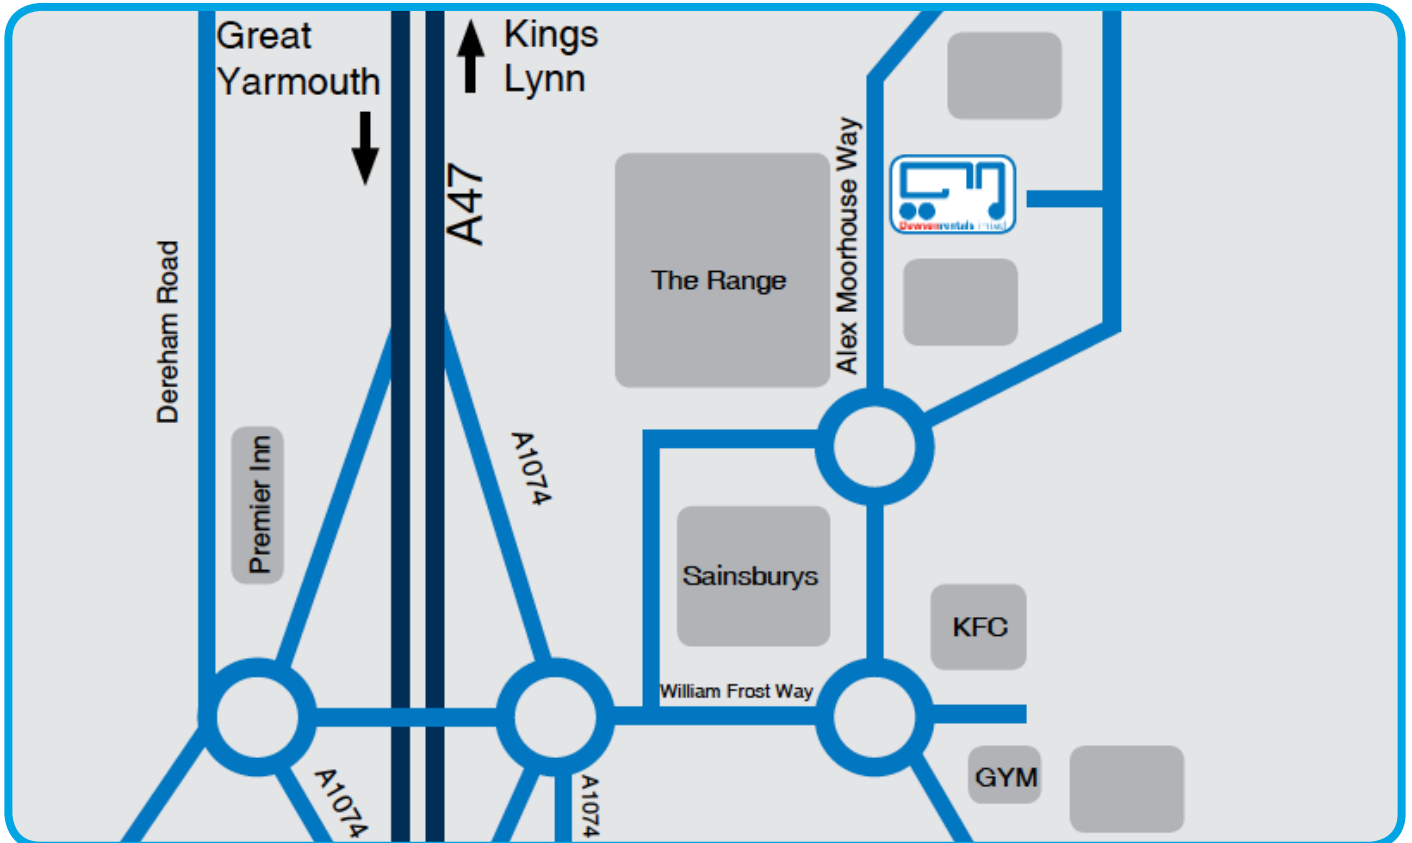

Norwich

From A47 Westbound

Exit onto A1074 (Junction to Norfolk Showground). Go over the A47 and over the roundabout onto William Front Way. Go past Sainsbury's to the roundabout and turn left. Go past KFC and at the next roundabout take a right. Dawsonrentals is down the next road on your left.

From A47 Eastbound

Exit onto A1074 and up the slip road, turning left onto William Frost Way and follow instructions as above.

From A11

Go westbound on A47 towards Kings Lynn then exit onto the A1074.

Dawsonrentals truck and trailer