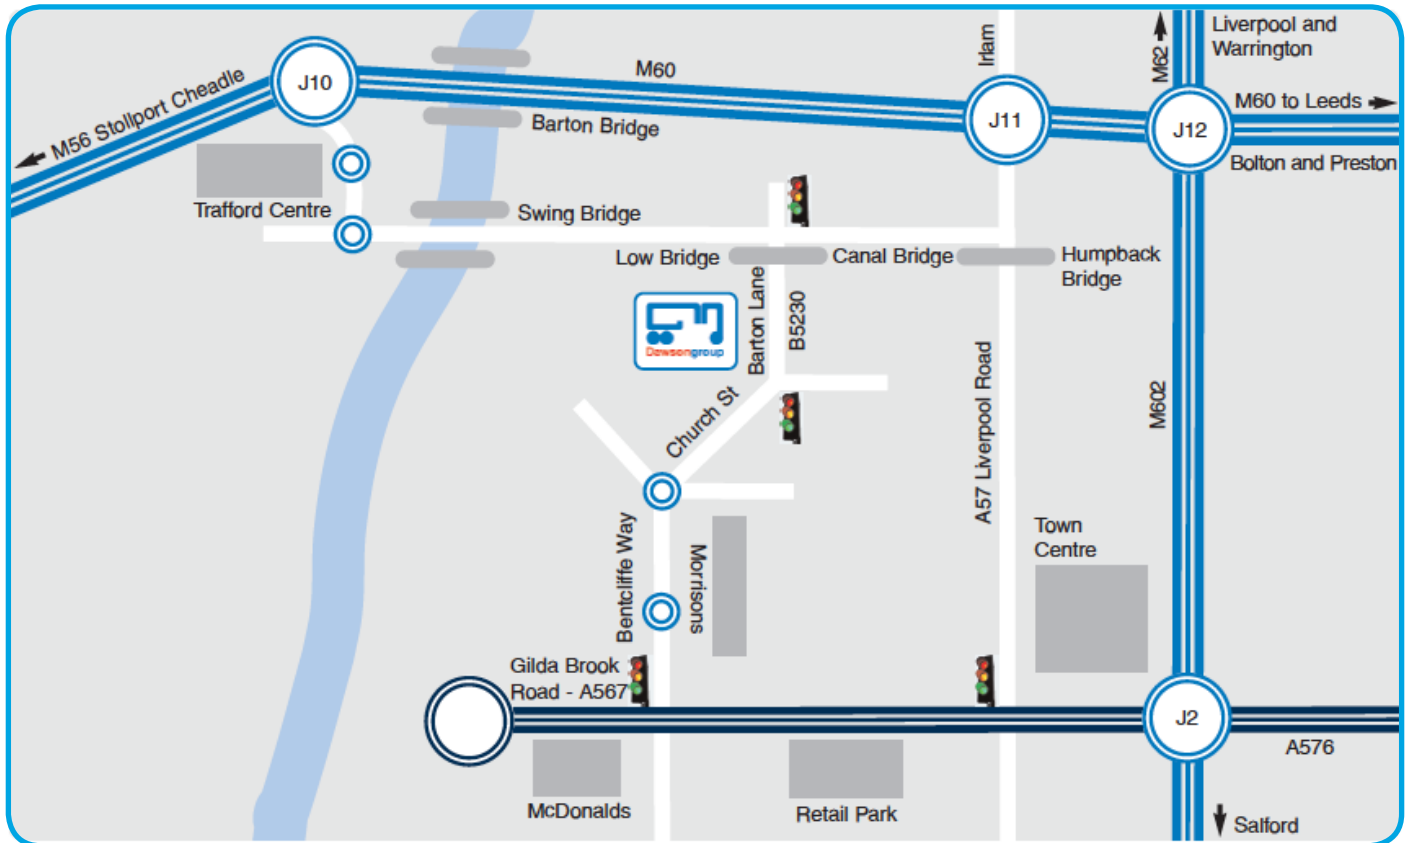

Manchester

From the M60/M62

Exit the M60/M62 at junction 12. Take the M602 Salford/Manchester. Exit the M602 Junction 2. Turn right at the roundabout, follow signs for Eccles Town Centre/ Trafford Park. Pass through Ladywell roundabout, turn right at next lights. (McDonalds on the left). Pass through 2 mini roundabouts (with Morrisons to your right) and at the next traffic lights, with the swimming baths on your right, turn left onto Barton Lane IGNORING the low bridge sign.

Dawsonrentals truck and trailer

Newhaven Business Park, Barton Lane, Eccles, Greater Manchester, M30 0HH

contactus@dawsongroup.co.uk