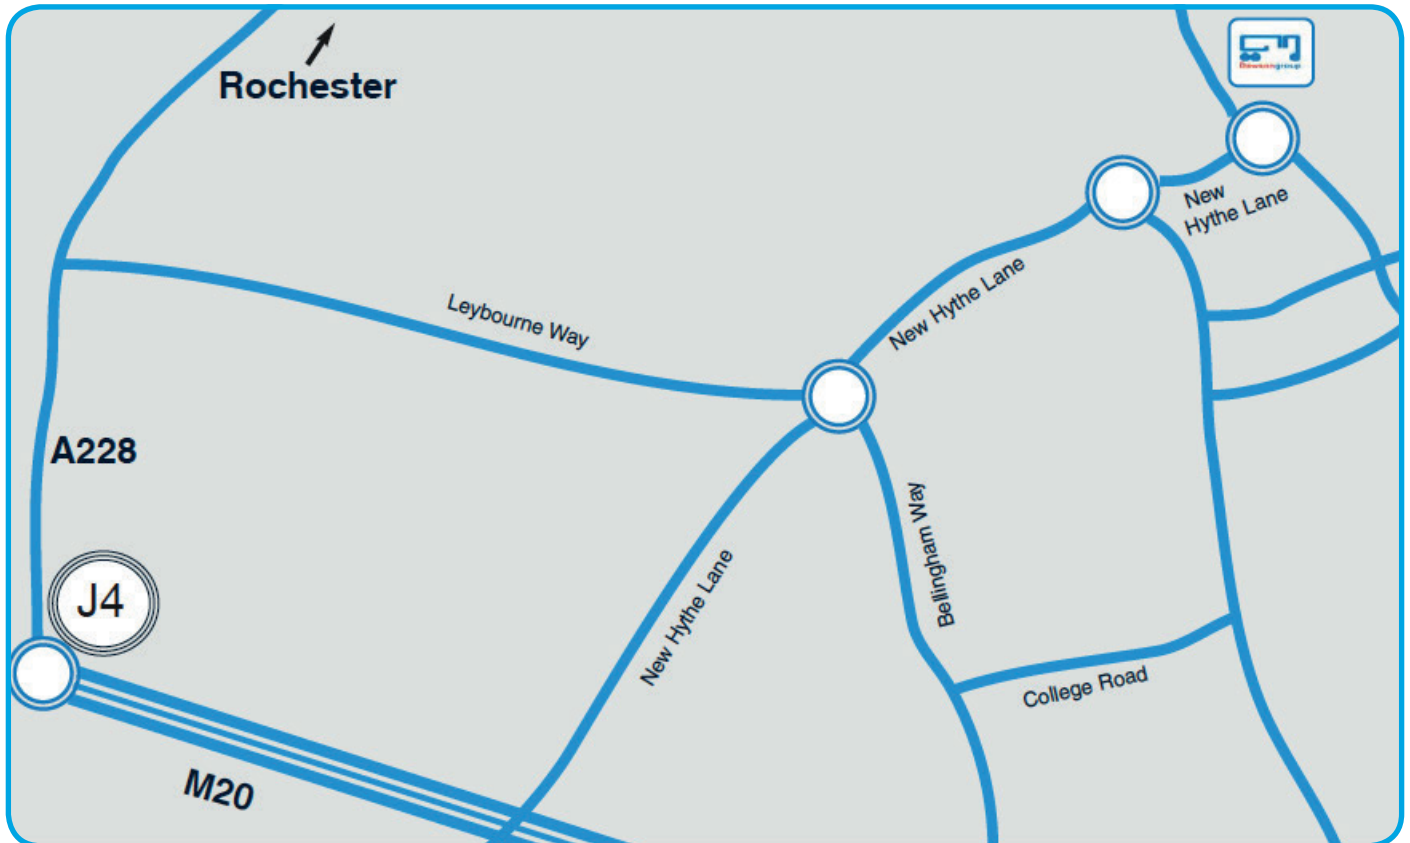

Maidstone

From the M20

Exit the M20 at junction 4 taking the A228 north towards Rochester. At the first set of trafficlights turn right into Leybourne Way. Passing Tesco on the right, continue up to the roundabout and turn left onto New Hythe Lane. At the next roundabout go straight on and then take the next right, and then take the next left into Dawsonrentals Maidstone.