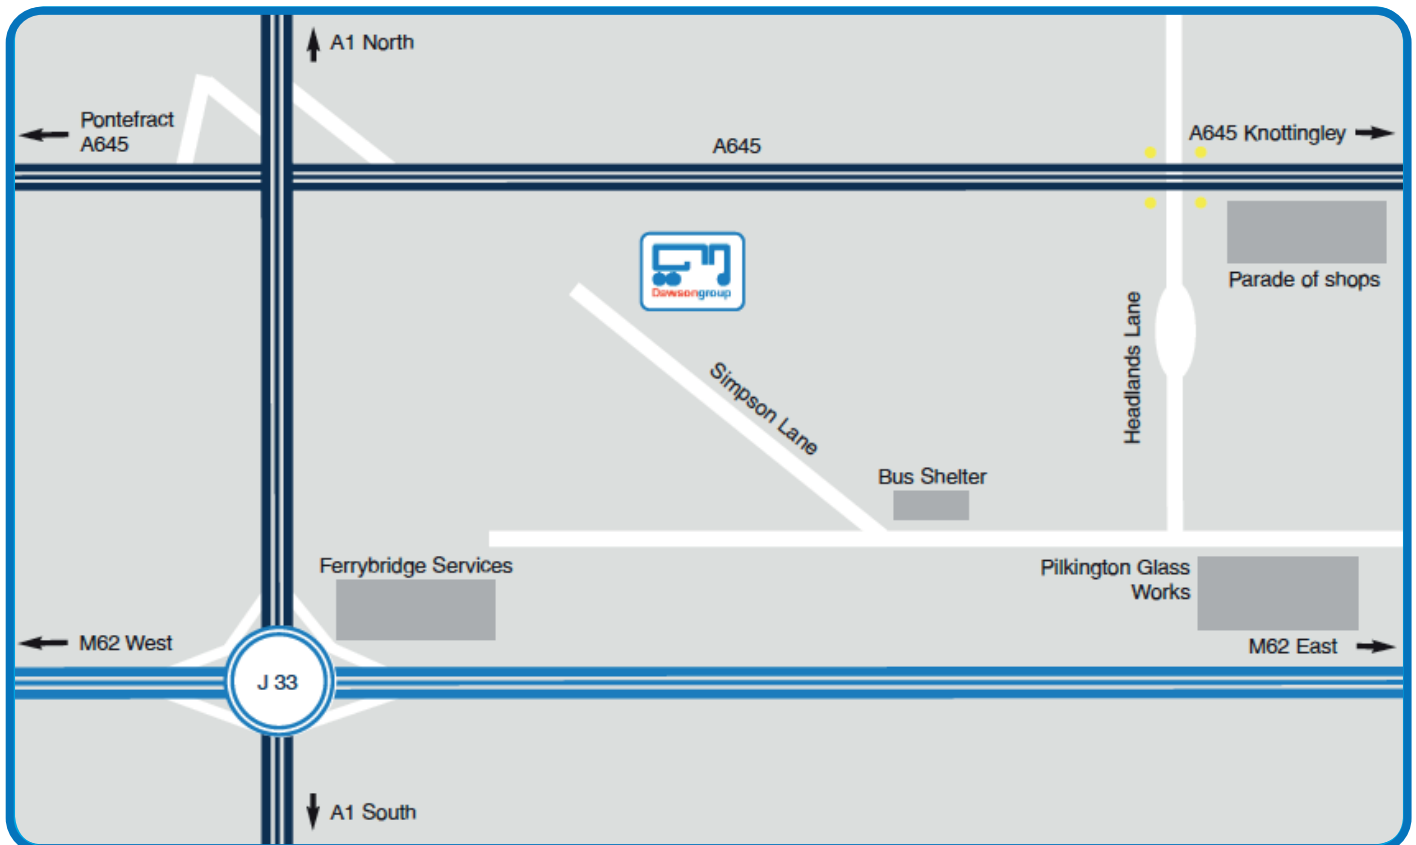

## Leeds

### From the A1

From the A1 take the exit signposted A645. Turn onto the A645 (signposted Knottingley). Continue for 3/4 of a mile. At the traffic lights turn right into Hedlands Lane. Follow the sharp right-hand bend and take the next right into Simpsons Lane (immediatley after the bus shelter on the right). Dawsongroup is on the right-hand side. (300 yards)

### From the M62

Exit the M62 at junction 33. Follow the signs for the A1 North. From the A1 take the exit signposted A645. Turn onto the A645 (signposted Knottingley). Continue for 3/4 of a mile. At the traffic lights turn righ into Headlands Lane. Follow the sharp right-hand bend and take the next right into Simpsons Lane (immediatley after the bus shelter on the right). Dawsongroup is on the right-hand side. (300 yards)