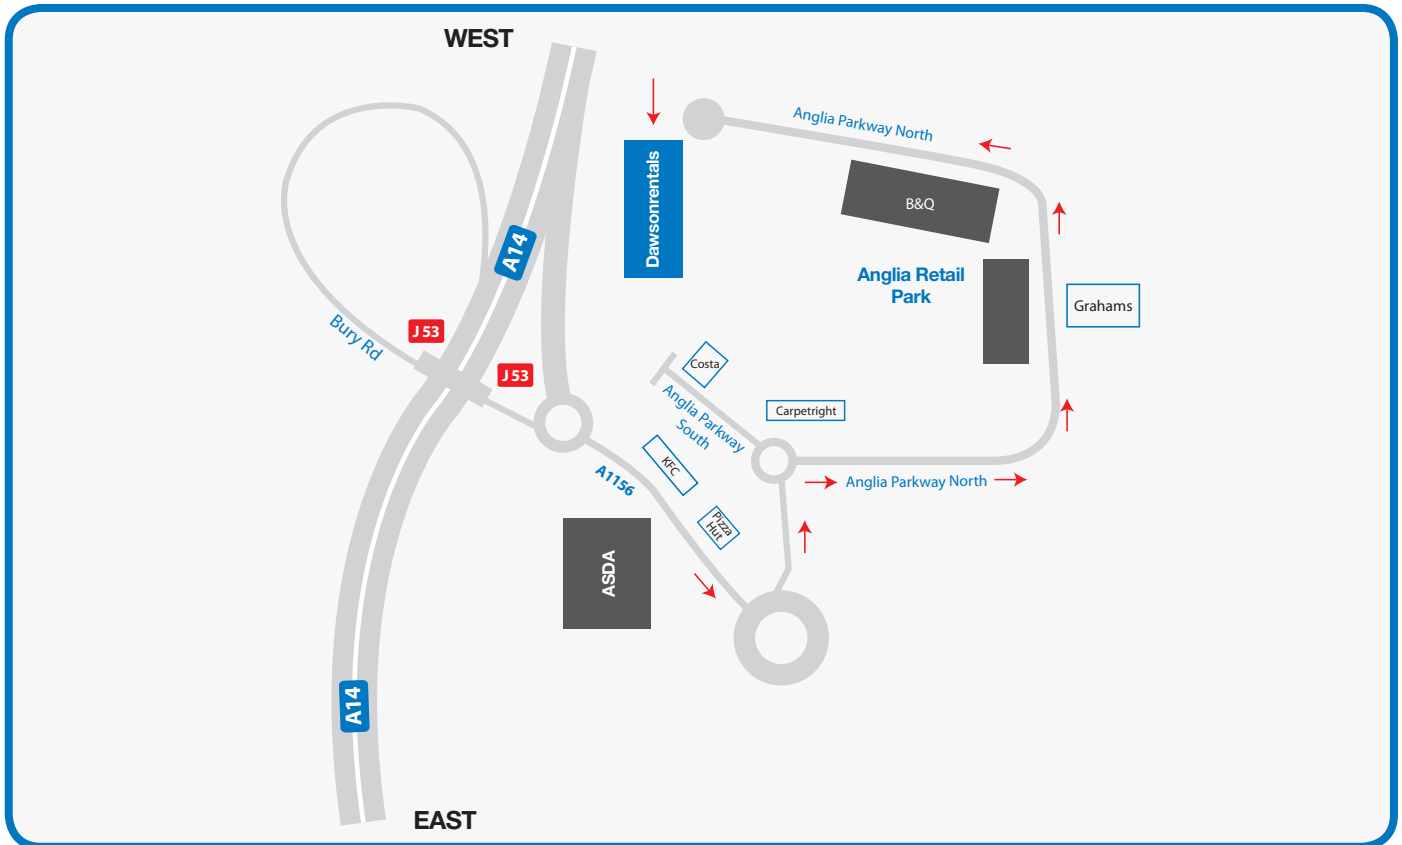

Ipswich

From the A12

From the A12 follow the signs for Bury St Edmunds/Midlands A14. Exit the A14 at junction 53 signposted A1156 Ipswich. At the roundabout take the first exit signposted A1156. At the next roundabout take the first exit on to Anglia Retail Park (Anglia Parkway South). At the mini roundabout with Carpetright in front of you, turn right on to Anglia Parkway North and follow the road around the back of the retail park all the way to the end where you will see signs for Dawsonrentals.

From the Midlands

From the A14 through Bury St Edmunds/Midlands A14. Exit the A14 (approx. 27 miles) at junction 53 signposted A1156 Ipswich. At the roundabout take the first exit signposted A1156. At the next roundabout take the first exit on to Anglia Retail Park (Anglia Parkway South). At the mini roundabout with Carpetright in front of you, turn right on to Anglia Parkway North and follow the road around the back of the retail park all the way to the end where you will see signs for Dawsonrentals.

Dawsonrentals truck and trailer

Anglia Parkway North, Anglia Retail Park, Bury Road, Ipswich, Suffolk, IP1 5QL
contactus@dawsongroup.co.uk