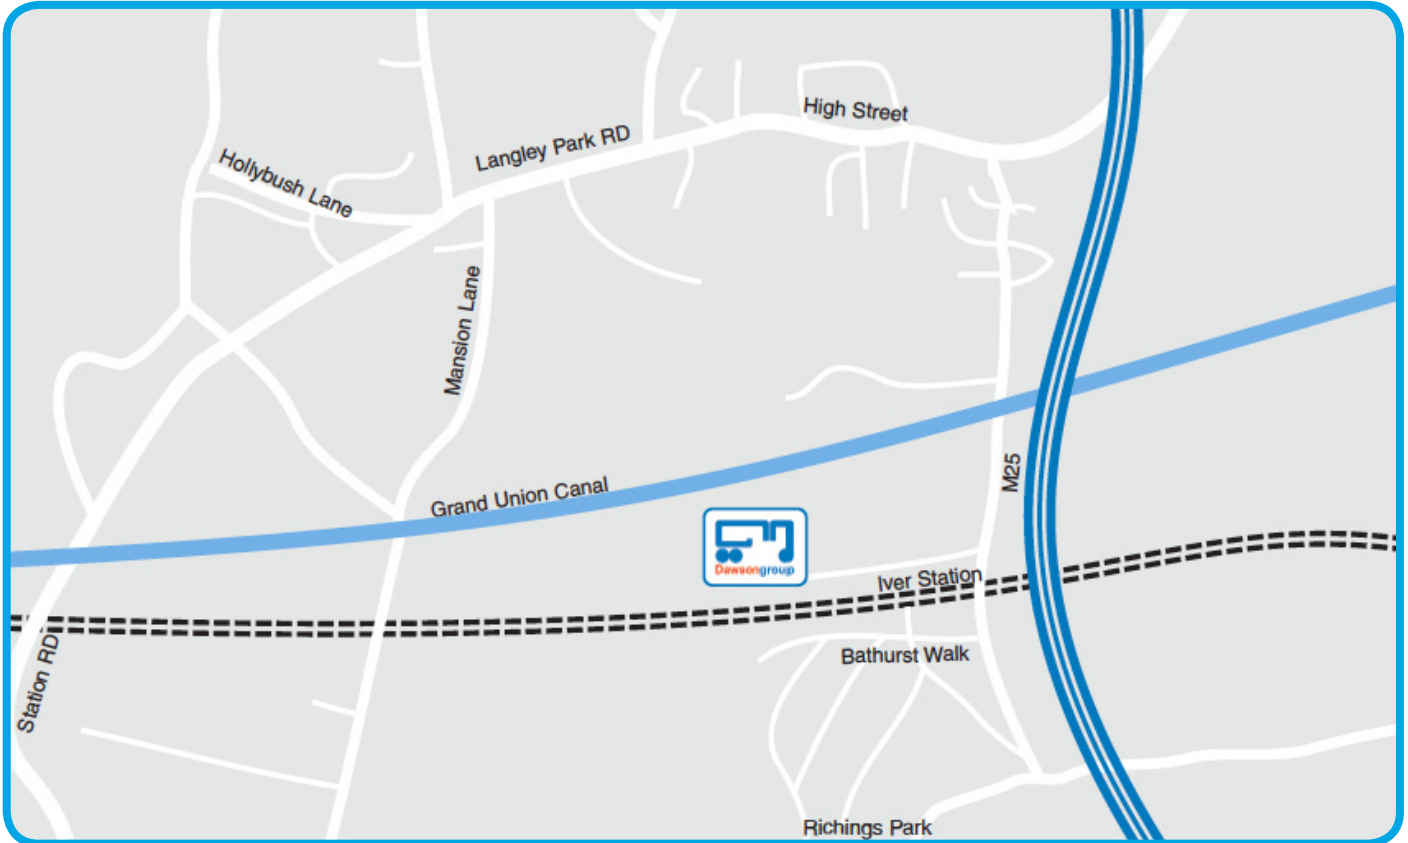

Heathrow

From the M4 West

From M4 exit at Junction 5, take the 1st exit on roundabout. At first set of lights (pass BP Garage) turning left into Sutton Lane, follow Sutton Lane to end of road T Junction. Turn right onto North Park follow down although the road name changes to Richings Way. Follow down through traffic calming system to roundabout, take first exit onto Thorney Lane South, over the bridge then immediate left into Thorney Business Park. Continue down the lane and its the second yard on the right.

From the M4 East

From M4 exit at Junction 5, take the 3rd exit onto A4 towards Heathrow/Colnbrook. At first set of lights (pass BP Garage) turning left into Sutton lane, follow Sutton Lane to end of road - T Junction. Turn right onto North Park follow down although the road name changes to Richings Way. Follow down through traffic calming system to roundabout, take first exit onto Thorney Lane South, over the bridge then immediate left into Thorney Business Park. Continue down the lane and its the second yard on the right.