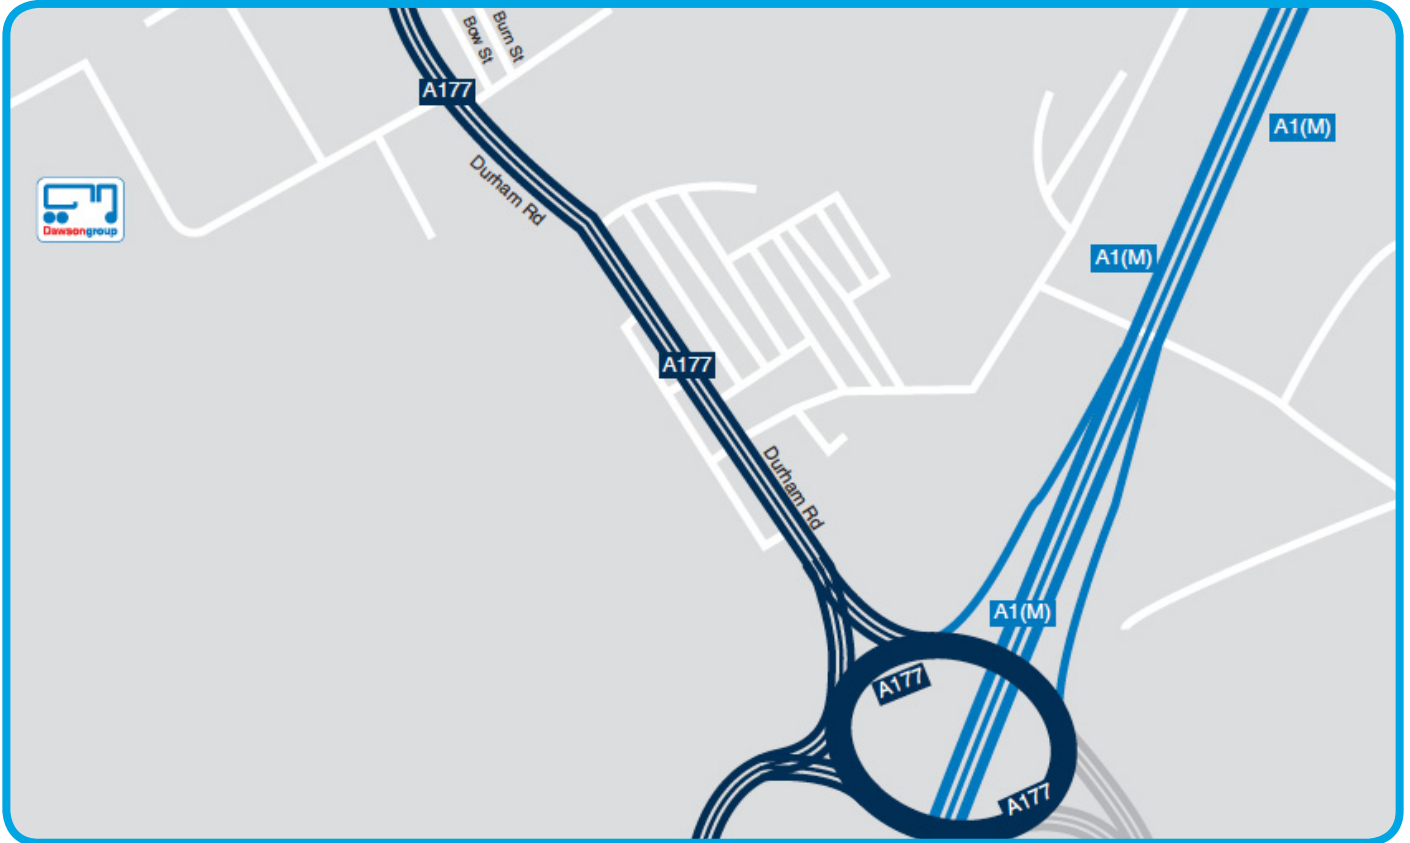

## Durham

### From A1M

At junction 61, take A177 sign posted - Bowburn, 600 yards, turn left at traffic lights (opposite post office) follow road for 500 yards, we are on the left. Durham Motorway Service Area is located off A688, junction 61 A1M.