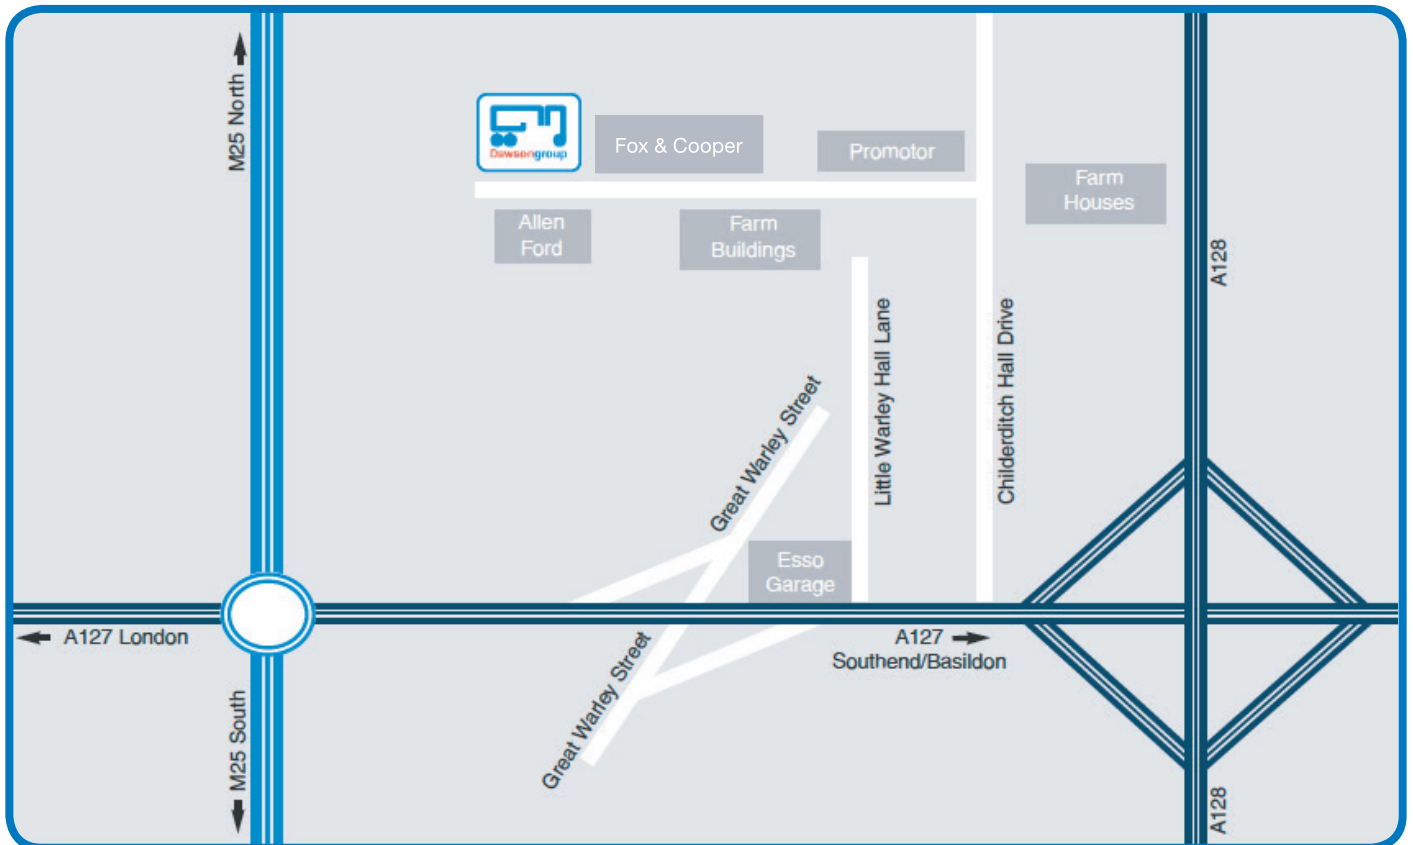

## Brentwood

### From the M25

Exit at M25 at Junction 29 and take the A127 Southend/Basildon Road. Take the second exit on the left-hand side, Childerditch Hall Drive. (You will have to go under Great Warley Street and pass an Esso Garage on the left-hand side before reaching Childerditch Industrial Estate. Pass Promotor and Fox & Cooper on the right-hand side. With Farm Buildings and Allen Ford on the left-hand side. Dawsongroup is the next building on the right-hand side.