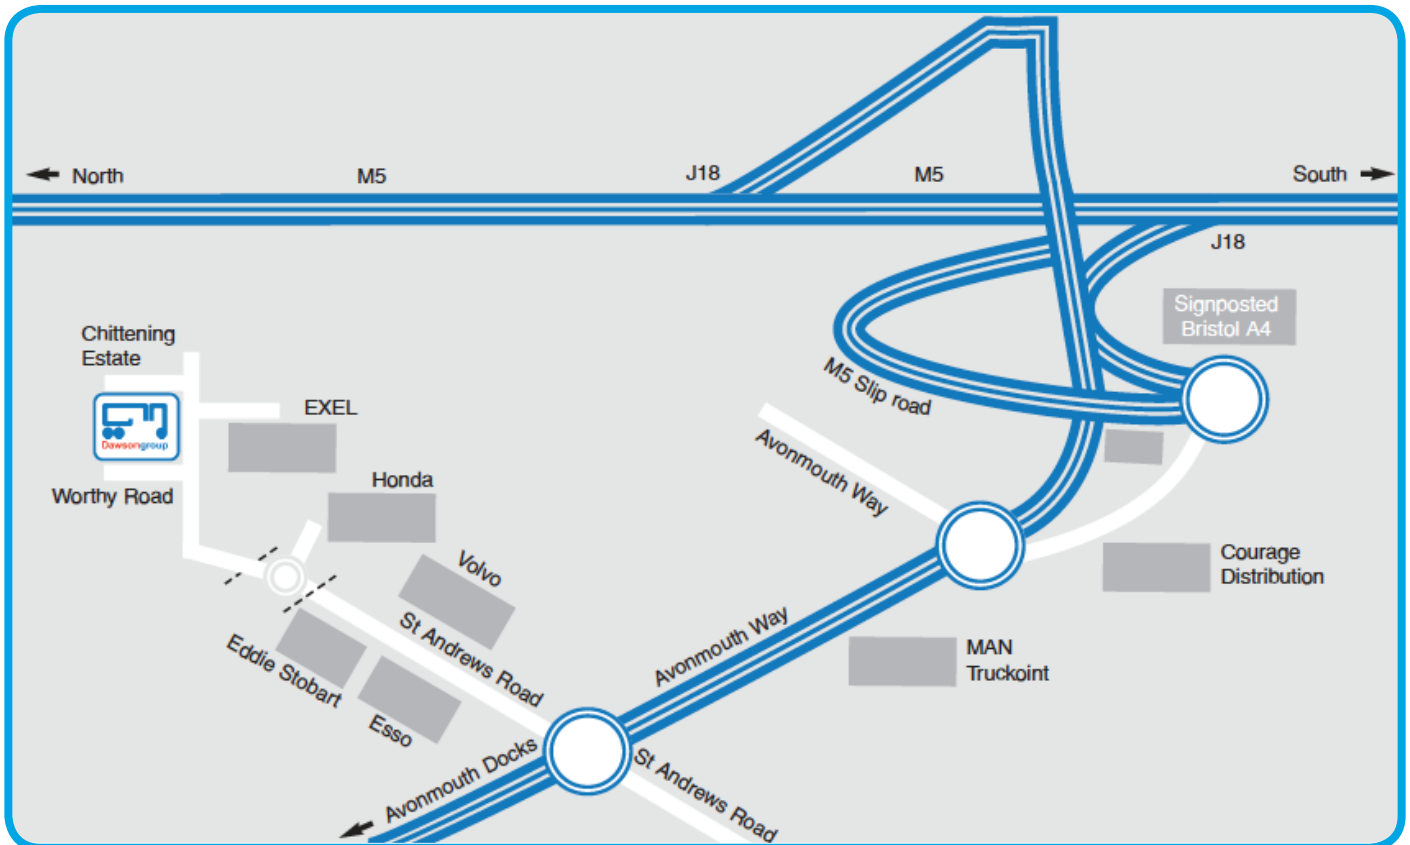

Avonmouth

From the M5

Leave the M5 at junction 18. Follow the signs to Avonmouth Docks. At the first roundabout take the second exit. You will pass MAN Truckpoint on the left-hand side. At the second roundabout take the third exit along ST Andrews Road for approx 1.5 miles past Honda. Go over the railway bridge. Chittening Estate is in front of you. Take the first entrance (Worthy Road) and Dawsonrentals is at the bottom on the right-hand side.