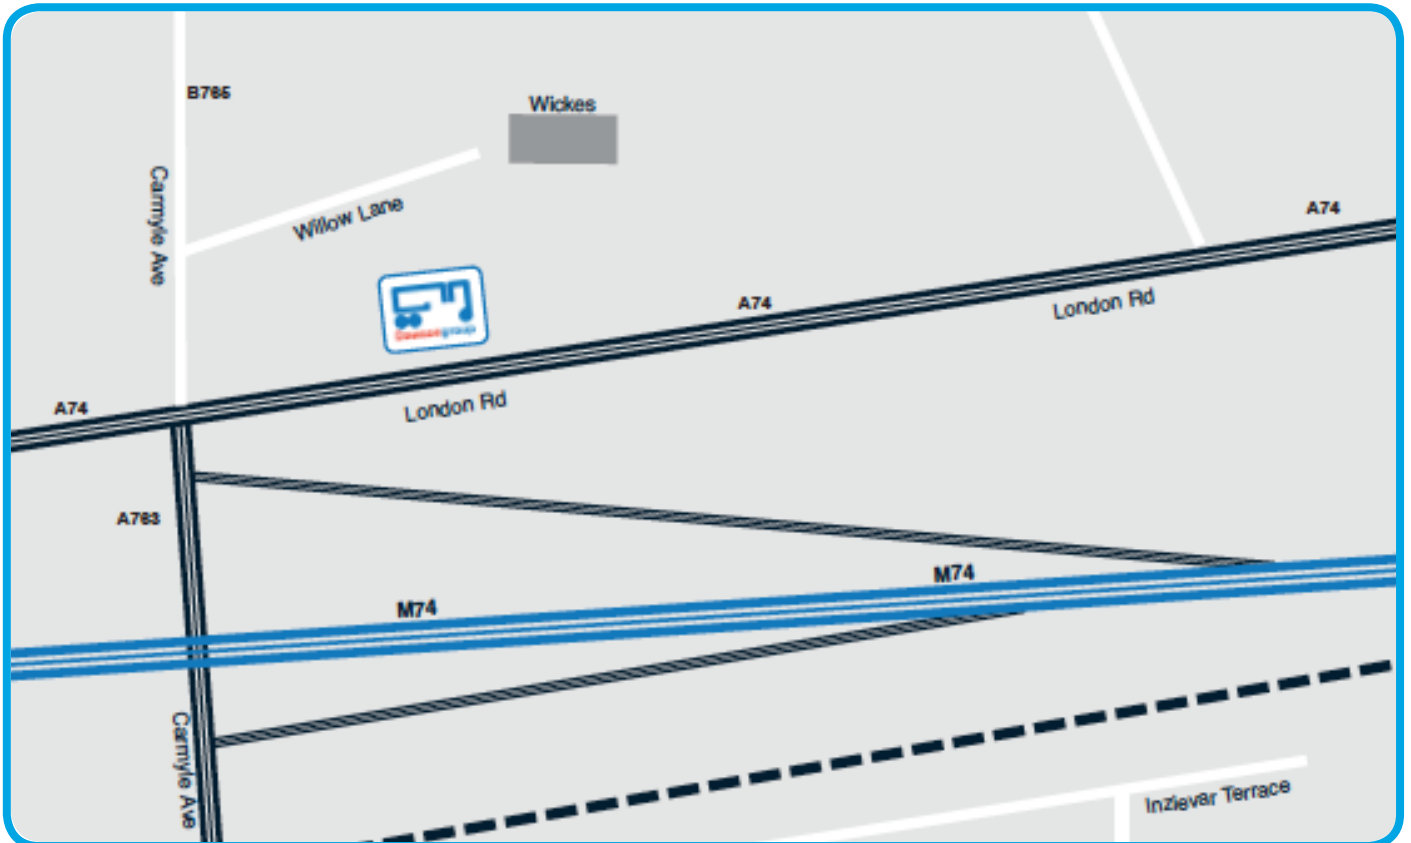

Glasgow

From the M74

Continue onto the A74 for 6.3 miles then onto the A74 (M) for 48.5 miles, then continues onto the M74 for 31.9 miles, at the roundabout, take the second exit onto Fullarton Road for 0.2 miles turn left onto London road. Continue along the London road until you reach Dawsonrentals (situated between Jewson and Wickes).