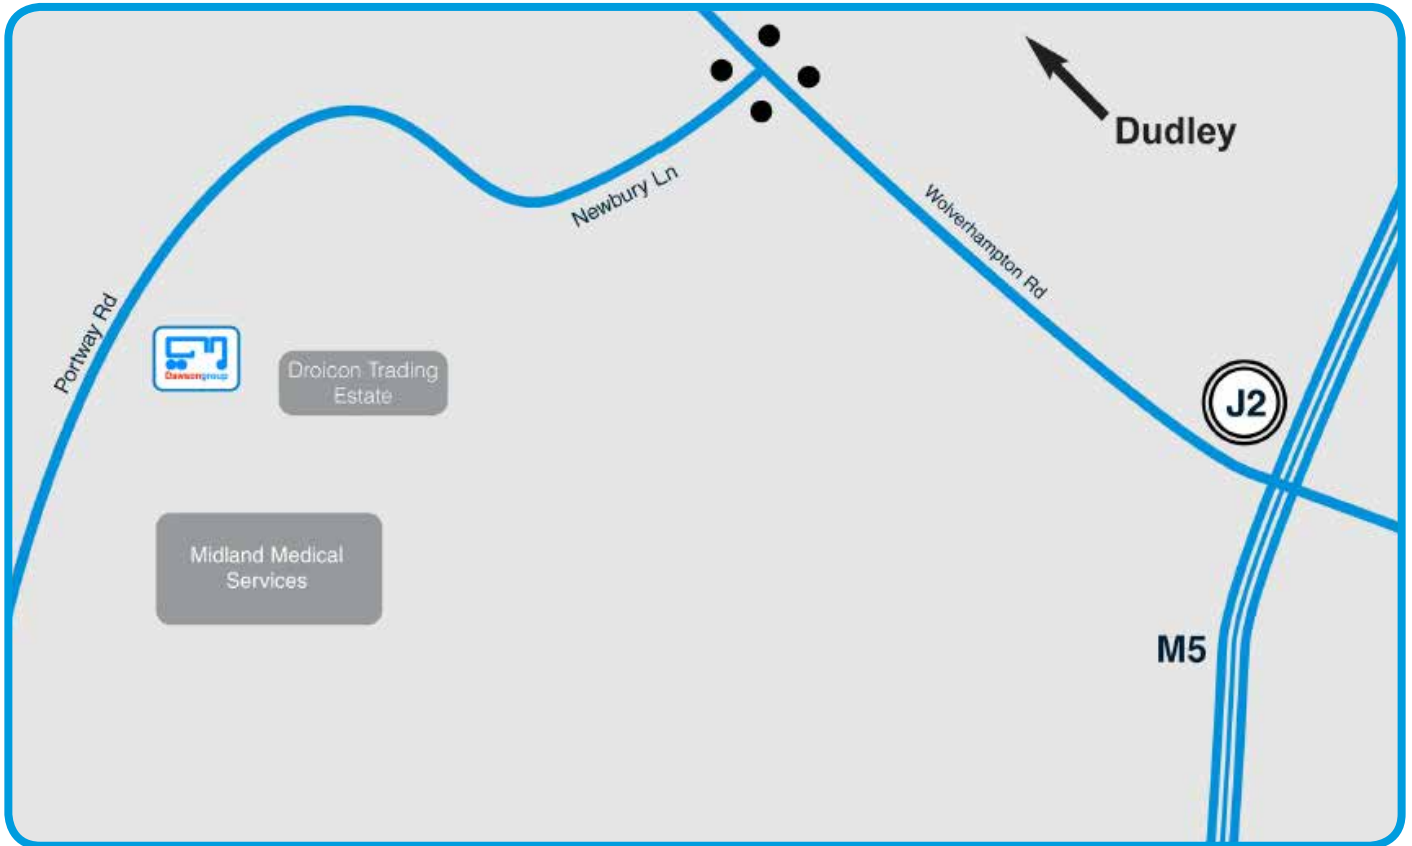

Birmingham

From the M5

At junction 2 of the M5, exit toward A4123/B'ham (W)/Dudley, At the roundabout, take the 4th exit onto A4123 heading to Birmingham/Dudley, At Wolverhampton Rd W/A4034, take the 4th exit onto Wolverhampton Rd/A4123, turn left at Newbury Lane, continue onto Portway Rd where you will find us on the left hand side just prior to Droicon Trading Estate.