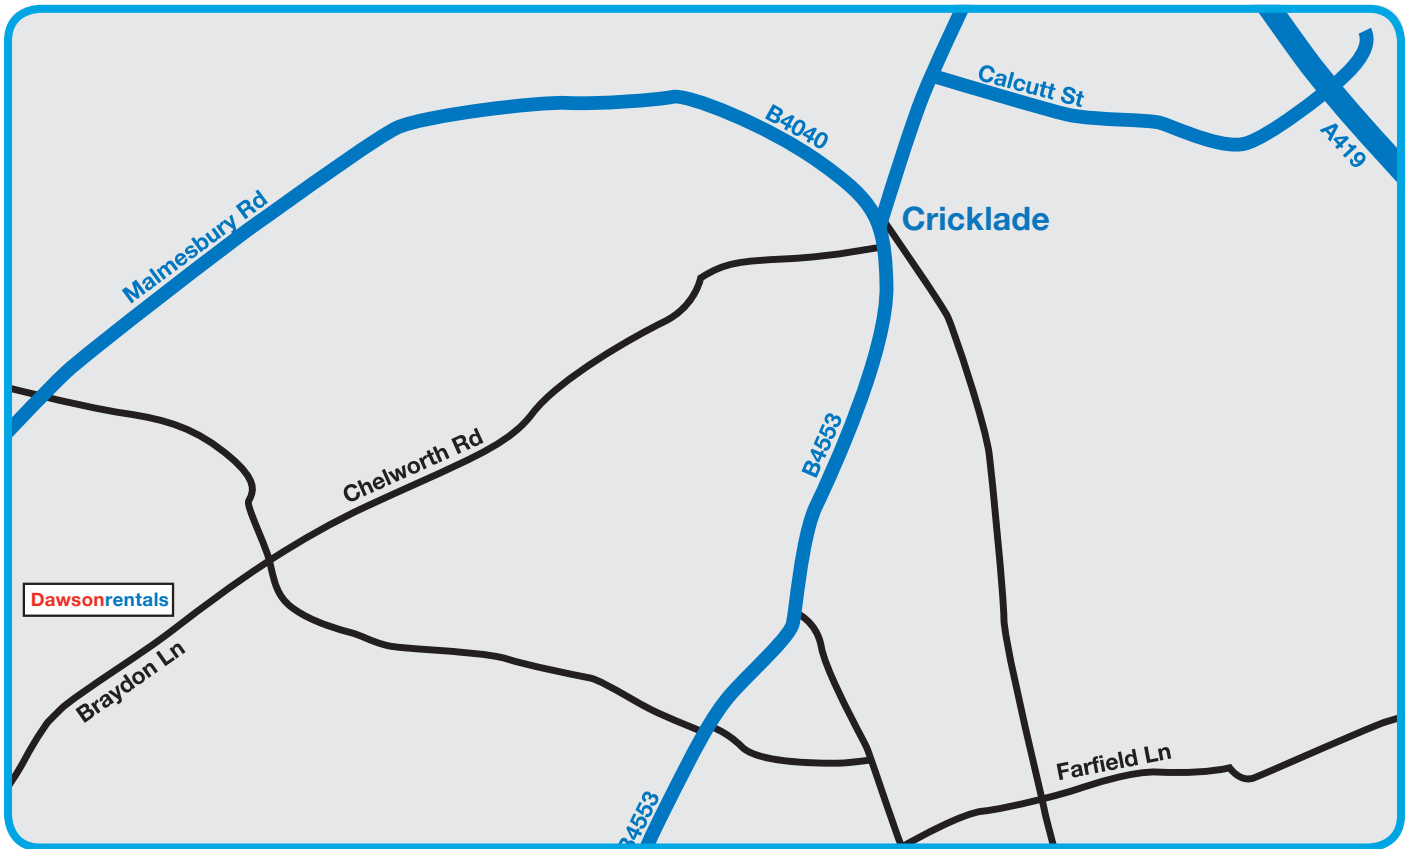

Swindon

Directions:

Leave A419 at B4040 junction – signposted CRICKLADE & MALMESBURY
Through the town to T junction (Town clock in front of you) turn left.
At roundabout 1st exit B4533 signposted Industrial Estates (Lorries)
After 1 mile turn right
After 1 mile at the crossroads turn left
500 yards Right into CHELWORTH PARK INDUSTRIAL ESTATE
Follow road around to the left and follow Dawsonrentals signs