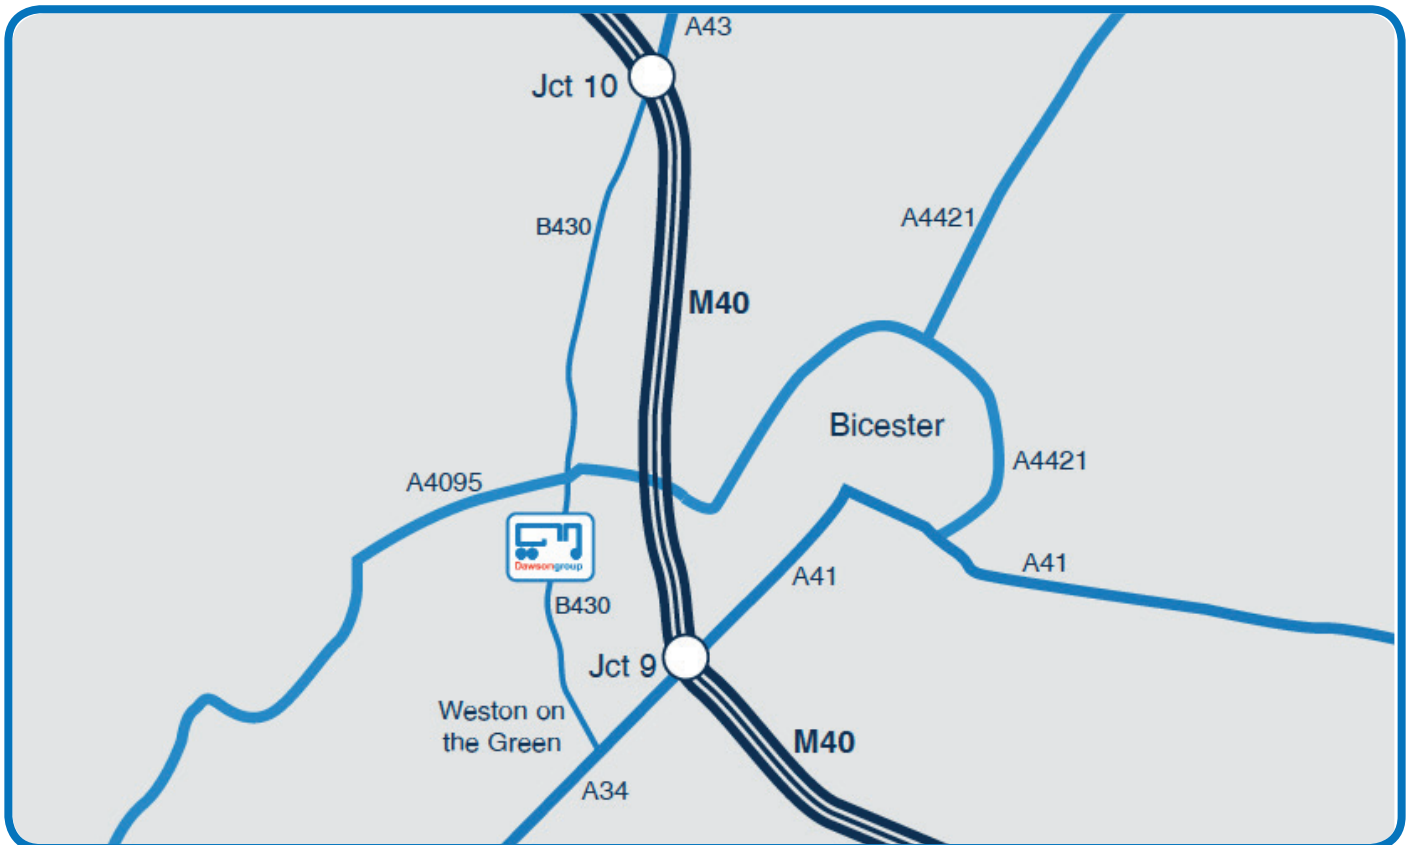

Oxford

From the M40 Southbound

M40 to junction 10. Take the B430 signposted Middleton Stoney. Go over the only set of traffic lights at Middleton Stoney and Dawsongroup are approximately two miles down on the right hand side.

From the M40 Northbound

M40 to junction 9. Take A34 Southbound signposted Oxford. Take first exit signposted Weston on the Green. Follow B430 through village. Dawsongroup are 1 mile on the left hand side.

From the A34 Northbound

A34 northbound to the Middleton Stoney junction. Take the exit onto the B430. Go through the village of Weston on the Green and Dawsonrentals are approximately 1/4 of a mile on the left hand side.