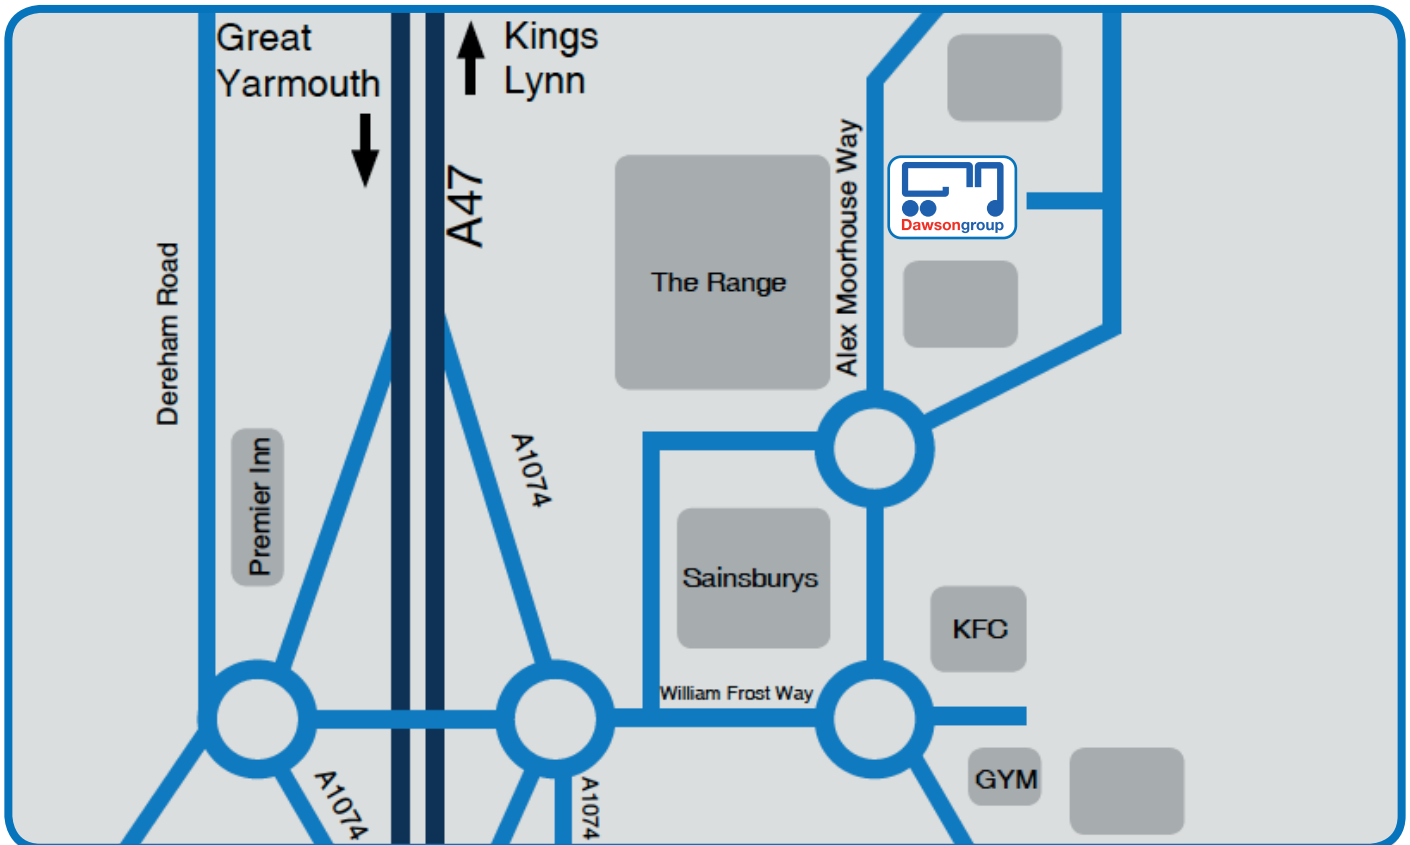

Norwich

From A47 Westbound

Exit onto A1074 (Junction to Norfolk Showground). Go over the A47 and over the roundabout onto William Front Way. Go past Sainsbury's to the roundabout and turn left. Go past KFC and at the next roundabout take a right. Dawsongroup is down the next road on your left.

From A47 Eastbound

Exit onto A1074 and up the slip road, turning left onto William Frost Way and follow instructions as above.

From A11

Go westbound on A47 towards Kings Lynn then exit onto the A1074.

Dawsongroup | truck and trailer