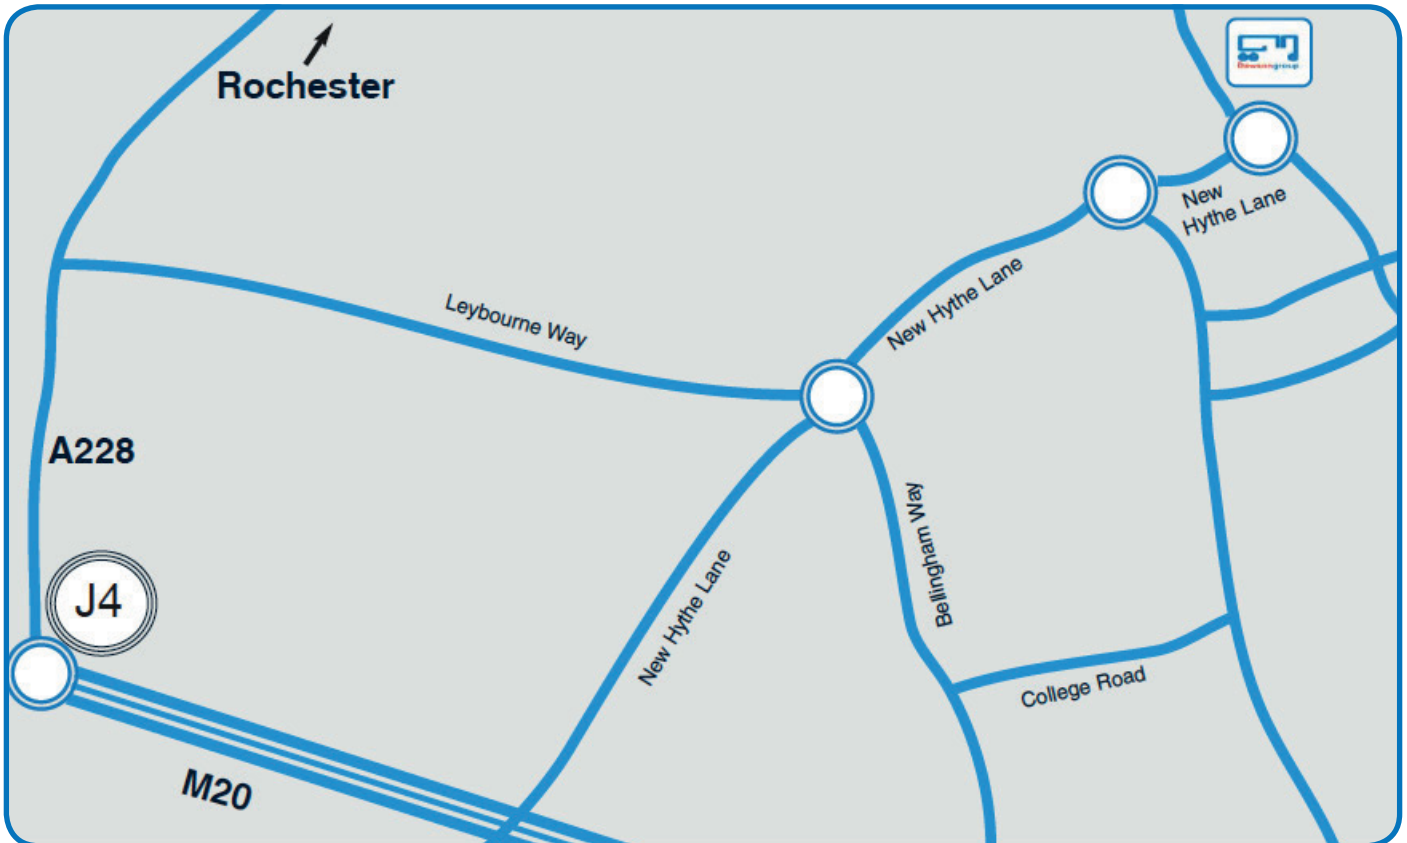

Maidstone

From the M20

Exit the M20 at Junction 4 taking the A228 north towards Rochester. At the first set of trafficlights turn right into Leybourne Way. Passing Tesco on the right, continue up to the roundabout and turn left onto New Hythe Lane. At the next roundabout, turn left. Take the first right into Dawsongroup Maidstone.