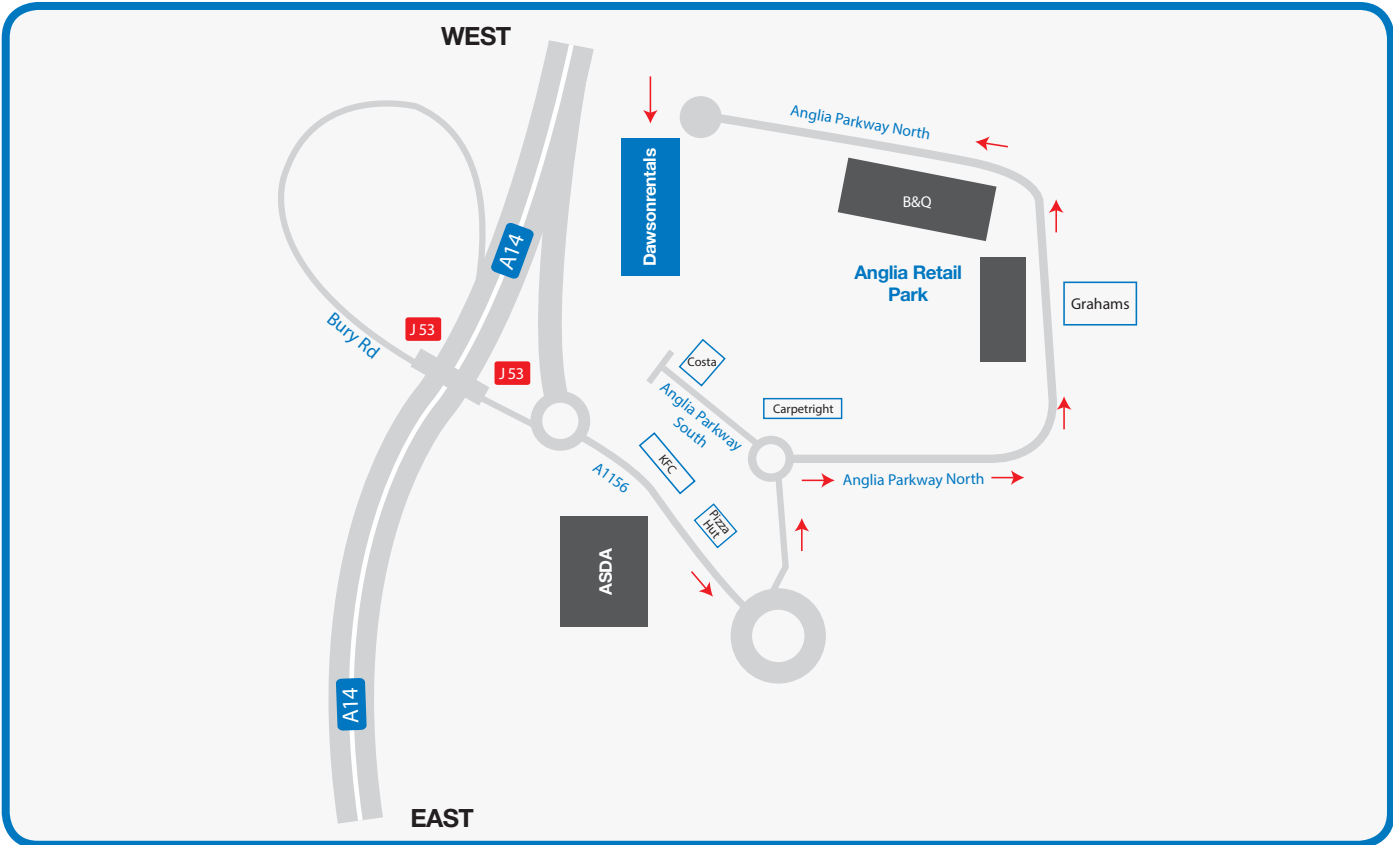

Ipswich

From the A12

From the A12 follow the signs for Bury St Edmunds/Midlands A14. Exit the A14 at junction 53 signposted A1156 Ipswich. At the roundabout take the first exit signposted A1156. At the next roundabout take the first exit on to Anglia Retail Park (Anglia Parkway South). At the mini roundabout with Carpetright in front of you, turn right on to Anglia Parkway North and follow the road around the back of the retail park all the way to the end where you will see signs for Dawsongroup.

From the Midlands

From the A14 through Bury St Edmunds/Midlands A14. Exit the A14 (approx. 27 miles) at junction 53 signposted A1156 Ipswich. At the roundabout take the first exit signposted A1156. At the next roundabout take the first exit on to Anglia Retail Park (Anglia Parkway South). At the mini roundabout with Carpetright in front of you, turn right on to Anglia Parkway North and follow the road around the back of the retail park all the way to the end where you will see signs for Dawsongroup.