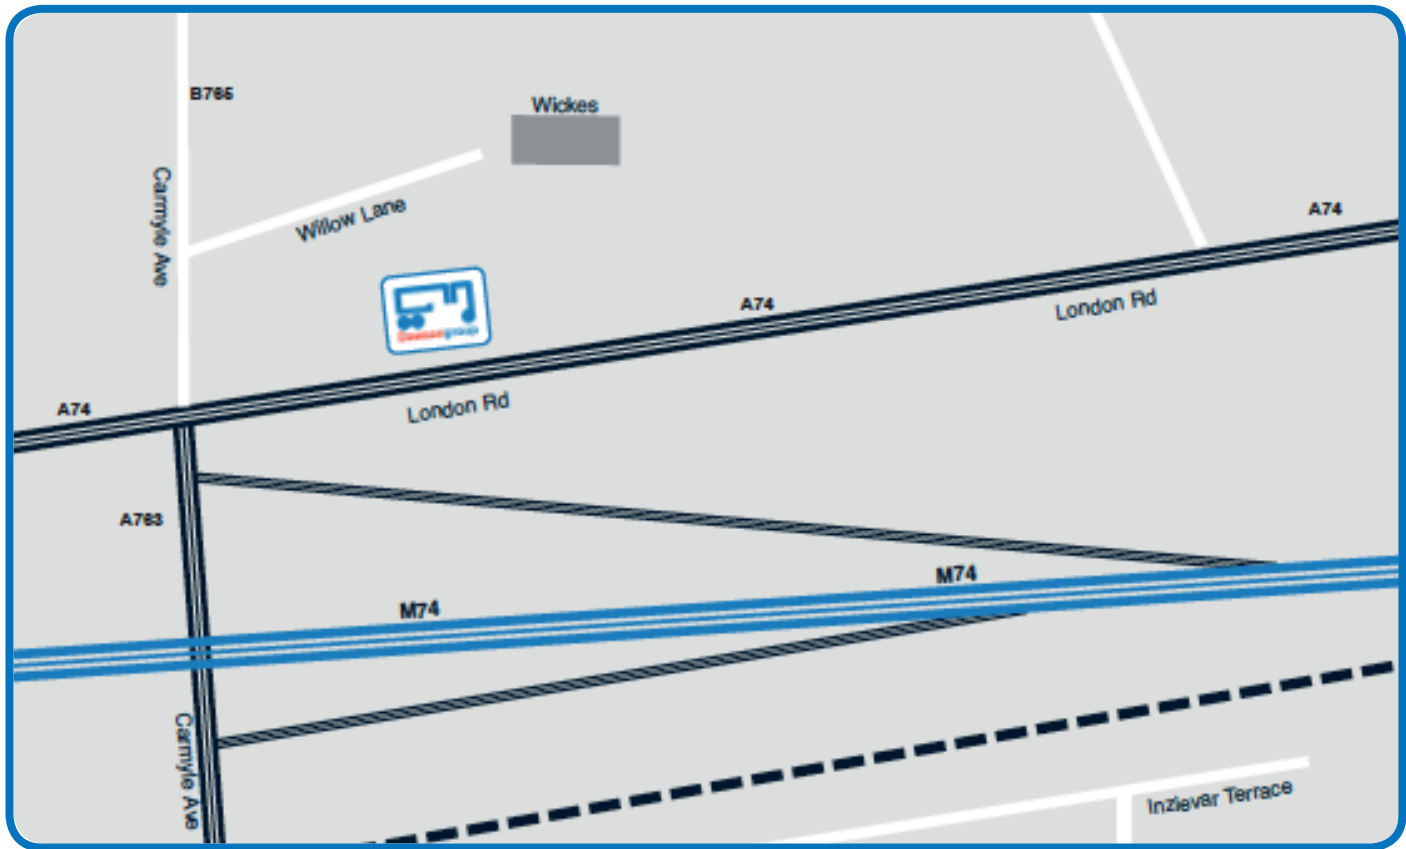

Glasgow

From the M20

Continue onto the A74 for 6.3 miles then onto the A74 (M) for 48.5 miles, then continues onto the M74 for 31.9 miles, at the roundabout, take the second exit onto Fullarton Road for 0.2 miles turn left onto London road. Continue along the London road until you reach Dawsongroup (situated between Jewson and Wickes).