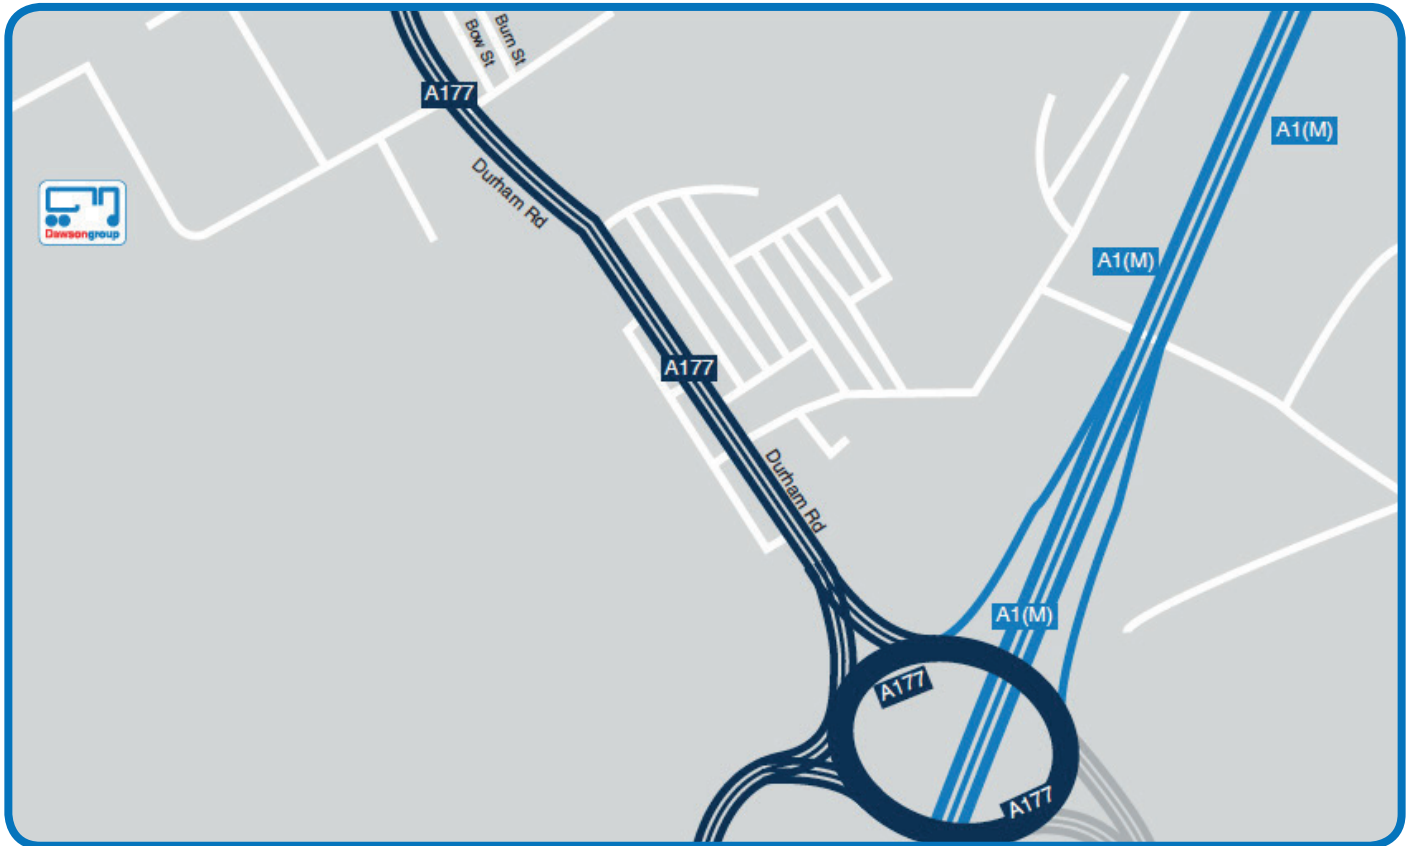

Durham

From A1M

At junction 61, take A177 sign posted - Bowburn, 600 yards, turn left at traffic lights (opposite post office) follow road for 500 yards, we are on the left. Durham Motorway Service Area is located off A688, junction 61 A1M.