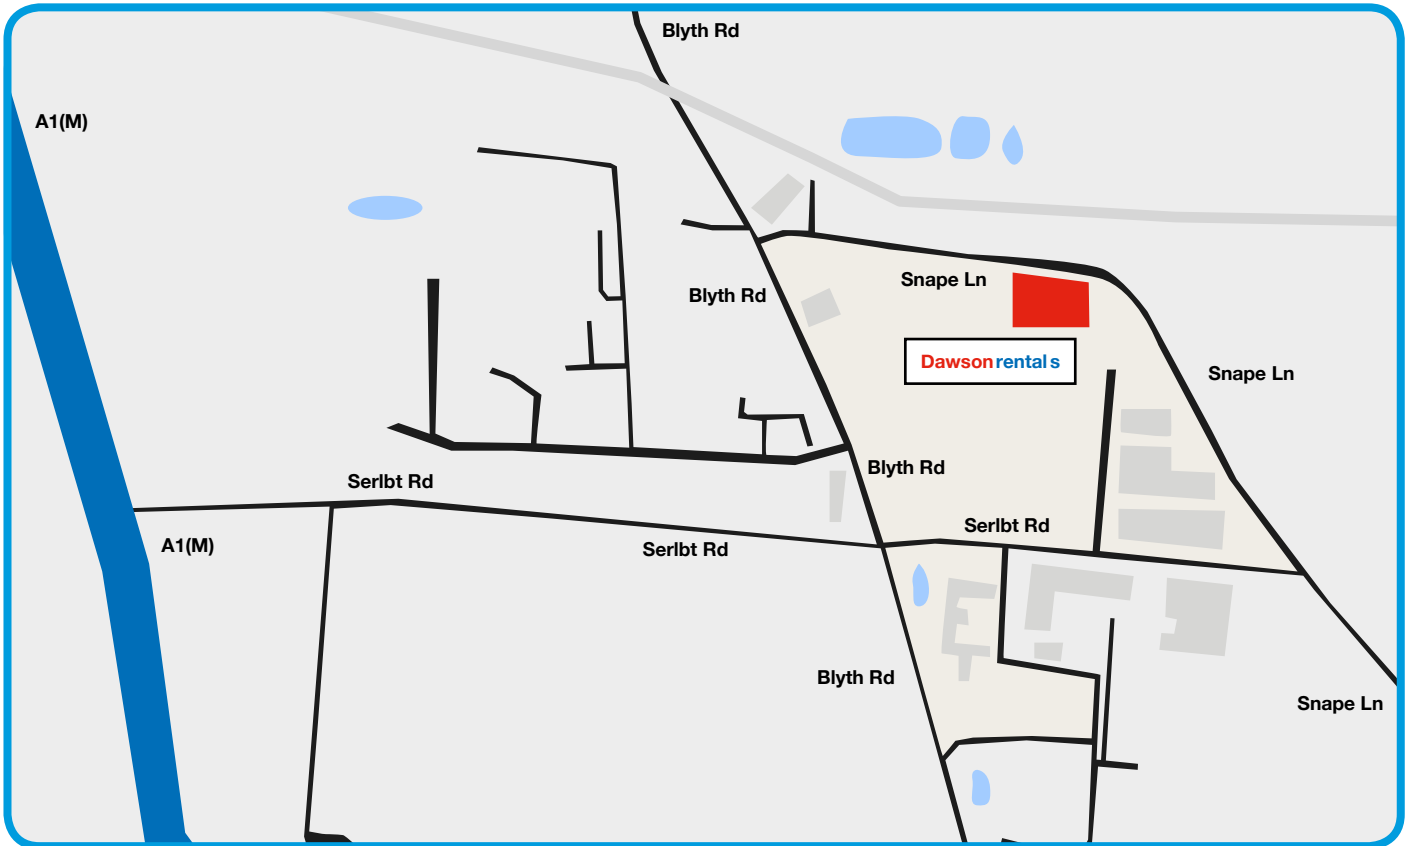

Doncaster

Directions from A1:

Come off the A1 junction 34 and follow the B6045 Blyth Road to Snape Lane, turn right and follow the road for 300 yards, Dawsonrentals are on the right.

Any difficulty finding us please call 01302 750799

Dawsonrentals truck and trailer

Snape Lane, Harworth, DN11 8RY, United Kingdom.

e: contactus@dawsongroup.co.uk