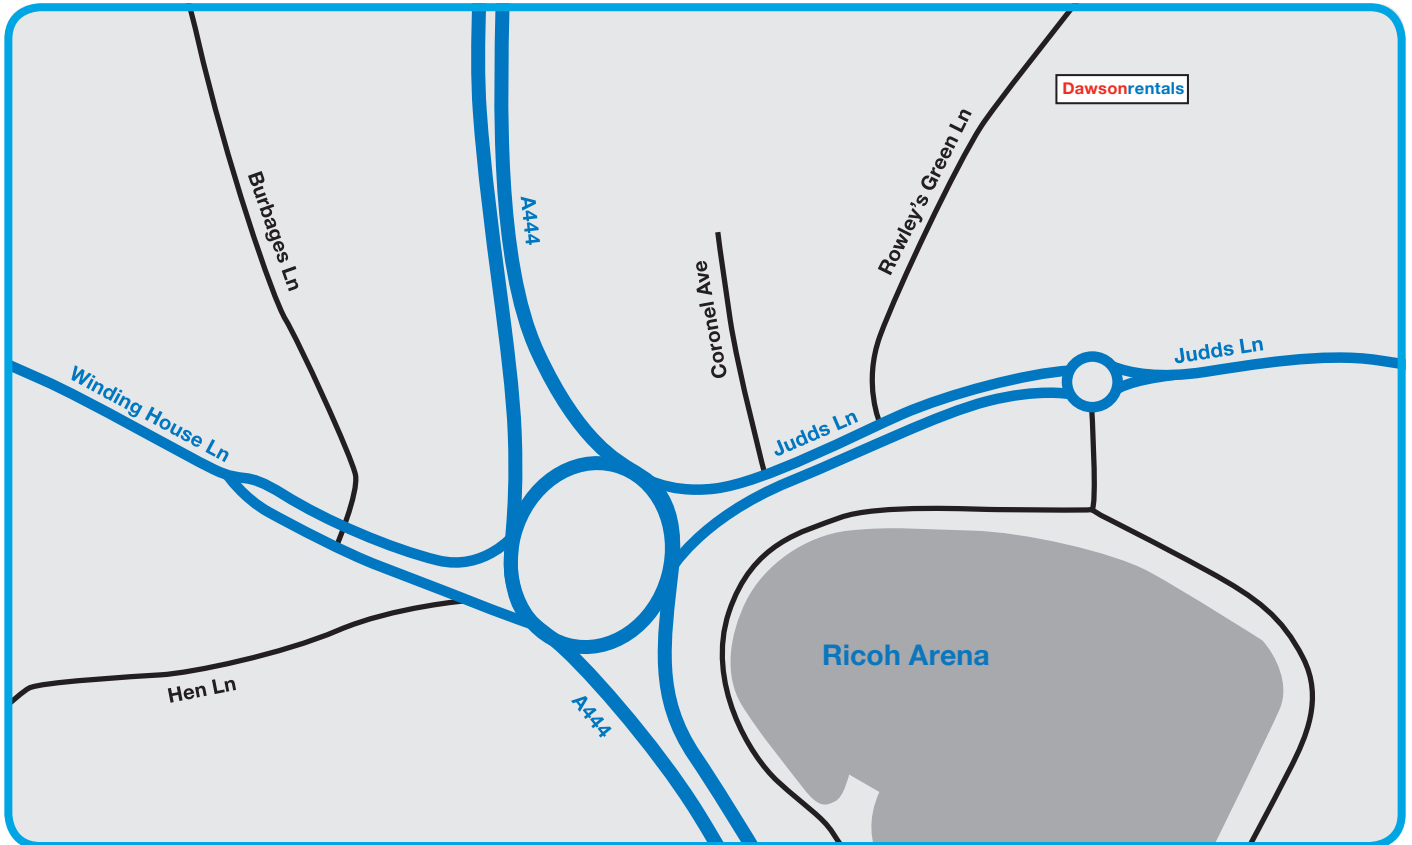

Coventry

Directions:

Head northwest on M6 towards Junction 3.

At junction 3, take the 2nd exit onto A444.

Go to the 1st roundabout and take the first exit.

Take the second left into Rowleys Green Lane and Dawsonrentals are on the right hand side.